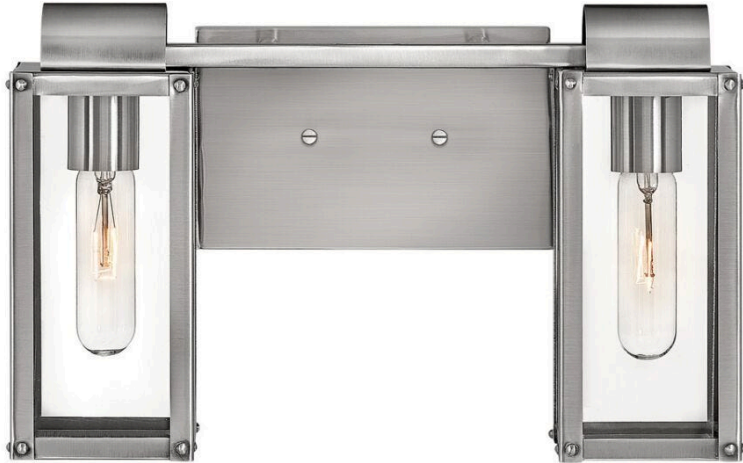

SAG HARBOR

5862PL

TWO LIGHT VANITY

Sag Harbor unites updated elements with time-tested details. A simple, clean cage in a Burnished Bronze or Polished Antique Nickel finish anchors to forge an unforgettable look, and combines with clear glass panels to create a beacon of enduring style.

DETAILS	
FINISH:	Polished Antique Nickel
MATERIAL:	Steel
GLASS:	Clear
DIMMABLE:	YES - WITH DIMMABLE LAMP (NOT INCLUDED)

DIMENSIONS	
WIDTH:	15"
HEIGHT:	9.5"
WEIGHT:	1.6lb
BACK PLATE:	7.5"W X 4.75"H
EXTENSION:	5.8"
TOP TO OUTLET:	3"

LIGHT SOURCE	
LIGHT SOURCE:	Socketed
WATTAGE:	2-100w Med.
VOLTAGE:	120v

SHIPPING	
CARTON LENGTH:	8.1
CARTON WIDTH:	6.7
CARTON HEIGHT:	11.6
CARTON WEIGHT:	1.9

PRODUCT DETAILS:

- Classic, elegant lines and timeless details enhance a traditional space
- Fixture can be mounted either up or down
- Suitable for use in damp locations as defined by NEC and CEC. Meets United States UL Underwriters Laboratories & CSA Canadian Standards Association Product Safety Standards.