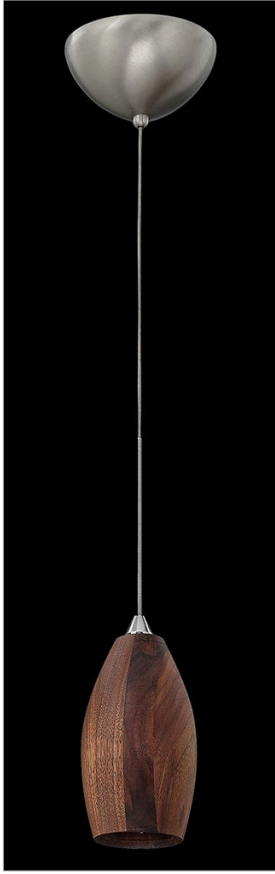

HINKLEY

HINKLEY
33000 Pin Oak Parkway
Avon Lake, OH 44012

PHONE: (440) 653-5500
Toll Free: 1 (800) 446-5539

hinkley.com

HINKLEY

HINKLEY
33000 Pin Oak Parkway
Avon Lake, OH 44012

PHONE: (440) 653-5500
Toll Free: 1 (800) 446-5539

hinkley.com

LOFT

FR35017WAL

LOFT WALNUT ONE LIGHT LED PENDANT

Going green has never been so stylish. The Loft pendant is hand made from select grade solid Walnut and will be individually unique. Chrome, Brushed Nickel, and Bronze finish options for the canopy are available. Each piece is cable hung and includes an energy-efficient LED light source.

DETAILS	
FINISH:	Walnut
MATERIAL:	Wood
SLOPE DEGREE:	90
DIMMABLE:	YES, ON ANY INCANDESCENT, MLV, ELV, OR C-L DIMMER.

DIMENSIONS	
WIDTH:	4"
HEIGHT:	6.5"
WEIGHT:	3lb

LIGHT SOURCE	
LIGHT SOURCE:	Integrated LED
LED NAME:	COL-35
VOLTAGE:	120v
COLOR TEMP:	2700
LUMENS:	250
CRI:	90
INCANDESCENT EQUIVALENCY:	35.0000
DIMMABLE:	YES, ON ANY INCANDESCENT, MLV, ELV, OR C-L DIMMER.