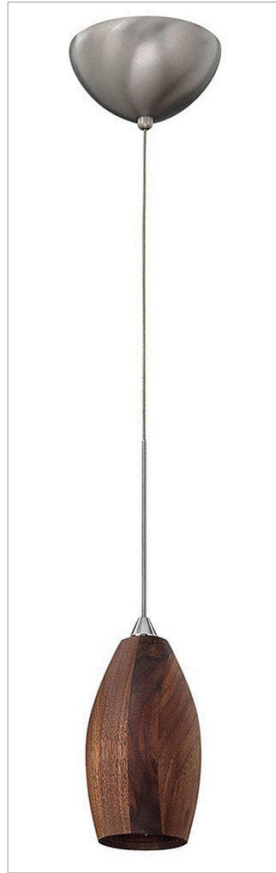

HINKLEY

HINKLEY
33000 Pin Oak Parkway
Avon Lake, OH 44012

PHONE: (440) 653-5500
Toll Free: 1 (800) 446-5539

hinkley.com

HINKLEY

HINKLEY
33000 Pin Oak Parkway
Avon Lake, OH 44012

PHONE: (440) 653-5500
Toll Free: 1 (800) 446-5539

hinkley.com

LOFT

FR35017WAL

LOFT WALNUT ONE LIGHT LED PENDANT

Going green has never been so stylish. The Loft pendant is hand made from select grade solid Walnut and will be individually unique. Chrome, Brushed Nickel, and Bronze finish options for the canopy are available. Each piece is cable hung and includes an energy-efficient LED light source.

DETAILS	
FINISH:	Walnut
MATERIAL:	Wood
SLOPE DEGREE:	90
DIMMABLE:	YES, ON ANY INCANDESCENT, MLV, ELV, OR C-L DIMMER.

DIMENSIONS	
WIDTH:	4"
HEIGHT:	6.5"
WEIGHT:	3lb

LIGHT SOURCE	
LIGHT SOURCE:	Integrated LED
LED NAME:	COL-35
VOLTAGE:	120v
COLOR TEMP:	2700
LUMENS:	250
CRI:	90
INCANDESCENT EQUIVALENCY:	35.0000
DIMMABLE:	YES, ON ANY INCANDESCENT, MLV, ELV, OR C-L DIMMER.