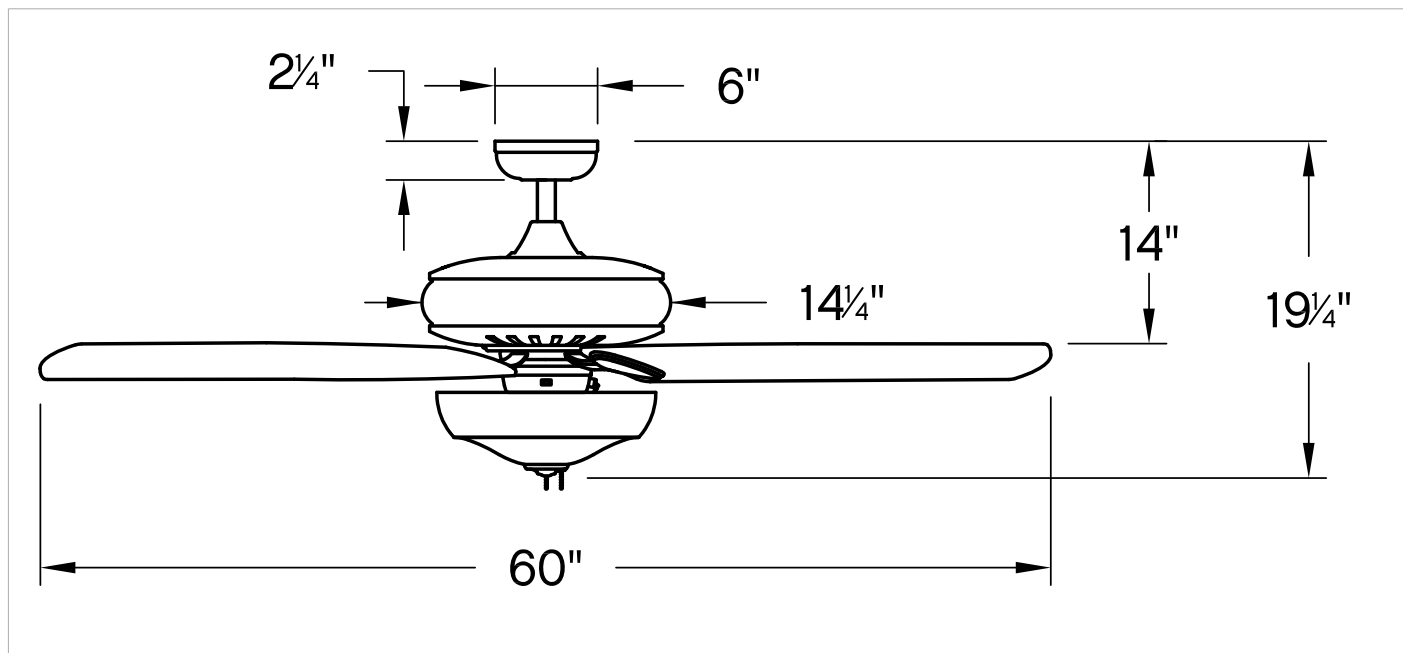

LIGHT SOURCE	
LED NAME:	(3) E900460LED
VOLTAGE:	120v
LUMENS:	2430
CRI:	90
INCANDESCENT EQUIVALENCY:	3 x 60w

MOUNTING	
CANOPY:	6" Dia.
LEAD WIRE:	1 X 76"

SHIPPING	
CARTON LENGTH:	29.5
CARTON WIDTH:	17
CARTON HEIGHT:	11
CARTON WEIGHT:	26.5

PRODUCT DETAILS:

- Suitable for use in dry (indoor) locations as defined by NEC and CEC. Meets United States UL Underwriters Laboratories & CSA Canadian Standards Association Product Safety Standards.
- Classic, elegant lines and timeless details enhance a traditional space
- This item includes a 4.5" down rod. Other various lengths of down rods are available and sold separately to customize the installation height.
- Pull chain manual reverse, accessory controls available
- For more information on how to control your ceiling fan via the Hinkley Home Automation App, [click here](#).
- This item may be hung on a sloped ceiling
- LED bulbs carry a 3-year limited warranty
- Accessory controls available that are compatible with your WiFi for the ultimate Smart Home connectivity

HINKLEY

HINKLEY
33000 Pin Oak Parkway
Avon Lake, OH 44012

PHONE: (440) 653-5500
Toll Free: 1 (800) 446-5539

hinkley.com

GLADIATOR ILLUMINATED 60" LED FAN

900460FMM-LID

PERFORMANCE SPECIFICATIONS	STANDARD	
	HIGH SPEED	AVERAGE SPEED
Airflow	6118	4571
EnergyUse	31.3	20
EnergyCost	9	6
Efficiency	196	223
AMPS	0.41	0.26
RPMS	116	88