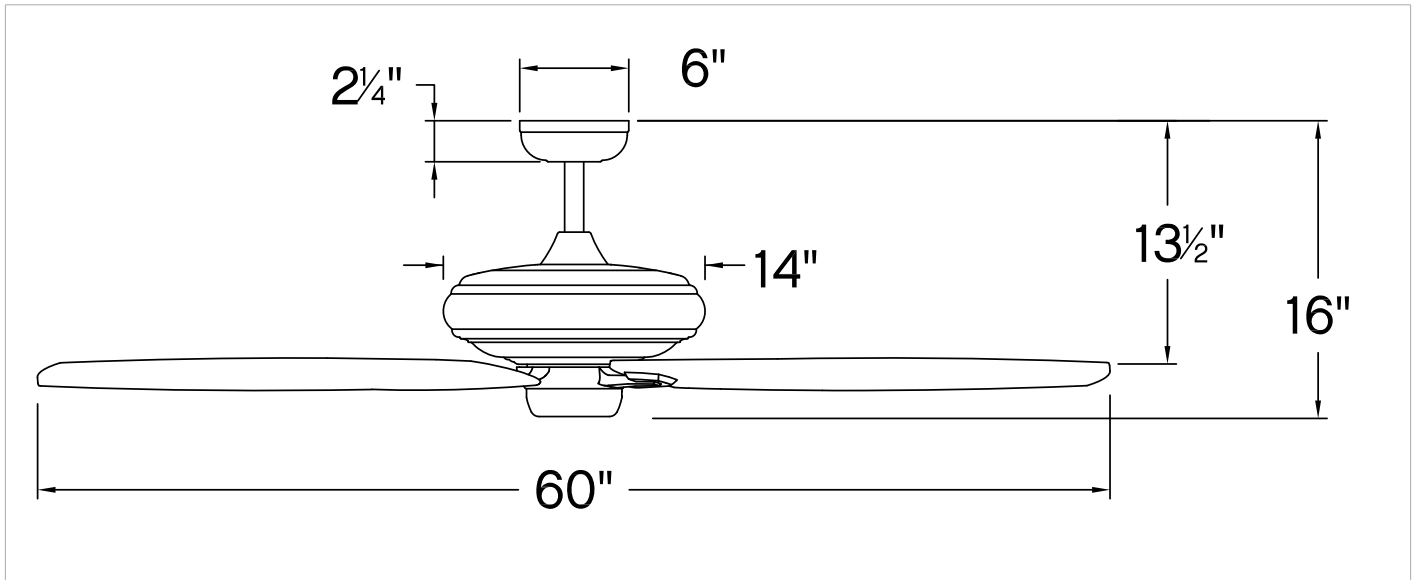

GRANDER 60" FAN

900660FPW-NID

PERFORMANCE SPECIFICATIONS	STANDARD	
	HIGH SPEED	AVERAGE SPEED
Airflow	7823	5148
EnergyUse	31.1	19
EnergyCost	9	5
Efficiency	251	270
AMPS	0.44	0.25
RPMS	169	107

HINKLEY

HINKLEY
33000 Pin Oak Parkway
Avon Lake, OH 44012

PHONE: (440) 653-5500
Toll Free: 1 (800) 446-5539

hinkley.com