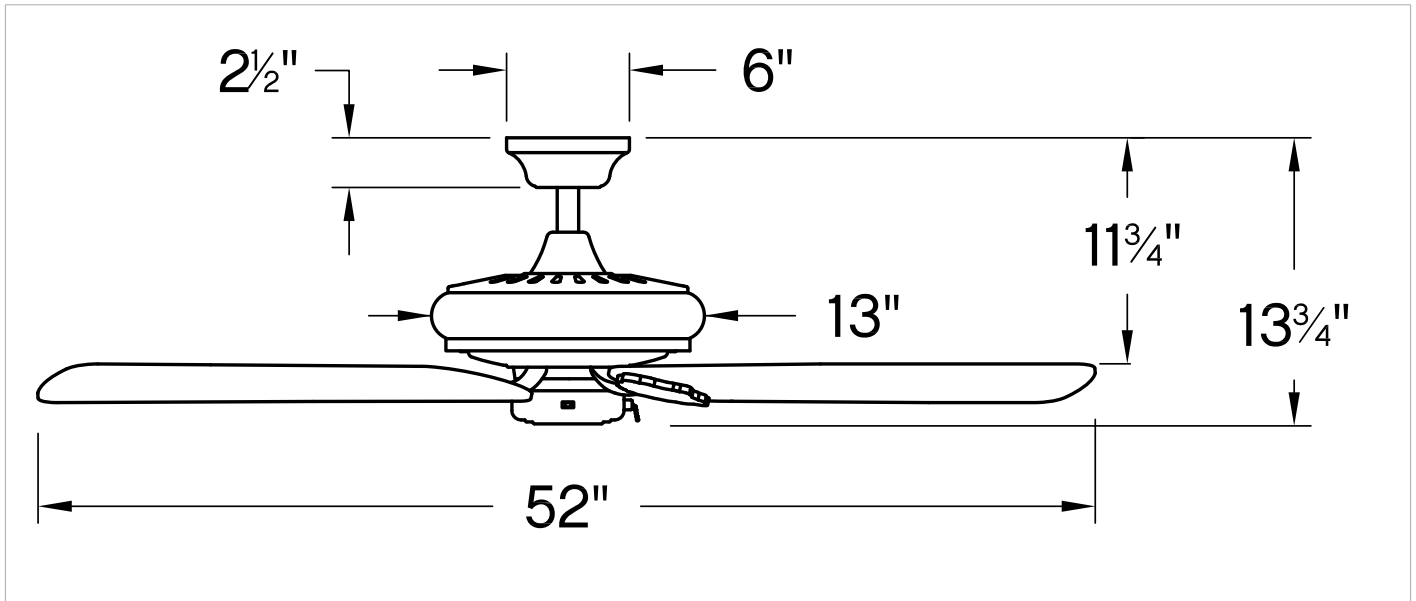

LAFAYETTE

901152FBN-NID

LAFAYETTE 52" FAN

DETAILS	
FAN FINISH:	Brushed Nickel
BLADE COUNT:	5
SLOPE DEGREE:	22

DIMENSIONS	
WIDTH:	52"
HEIGHT:	13.8"
WEIGHT:	16.3lb

LIGHT SOURCE	
VOLTAGE:	120v

MOUNTING	
CANOPY:	6" Dia.
LEAD WIRE:	1 X 76"

PRODUCT DETAILS:

- Suitable for use in dry (indoor) locations as defined by NEC and CEC. Meets United States UL Underwriters Laboratories & CSA Canadian Standards Association Product Safety Standards.
- Classic, elegant lines and timeless details enhance a traditional space
- This item includes a 4.5" down rod. Other various lengths of down rods are available and sold separately to customize the installation height.
- Add an optional light kit to customize the functionality of the fan
- Pull chain manual reverse, accessory controls available
- For more information on how to control your ceiling fan via the Hinkley Home Automation App, [click here](#).
- This item may be hung on a sloped ceiling
- Accessory controls available that are compatible with your WiFi for the ultimate Smart Home connectivity

HINKLEY

HINKLEY
33000 Pin Oak Parkway
Avon Lake, OH 44012

PHONE: (440) 653-5500
Toll Free: 1 (800) 446-5539

hinkley.com

LAFAYETTE 52" FAN

901152FBN-NID

PERFORMANCE SPECIFICATIONS	STANDARD	
	HIGH SPEED	AVERAGE SPEED
Airflow	5764	3862
EnergyUse	31	20
EnergyCost	9	6
Efficiency	186	195
AMPS	0.41	0.25
RPMS	166	110