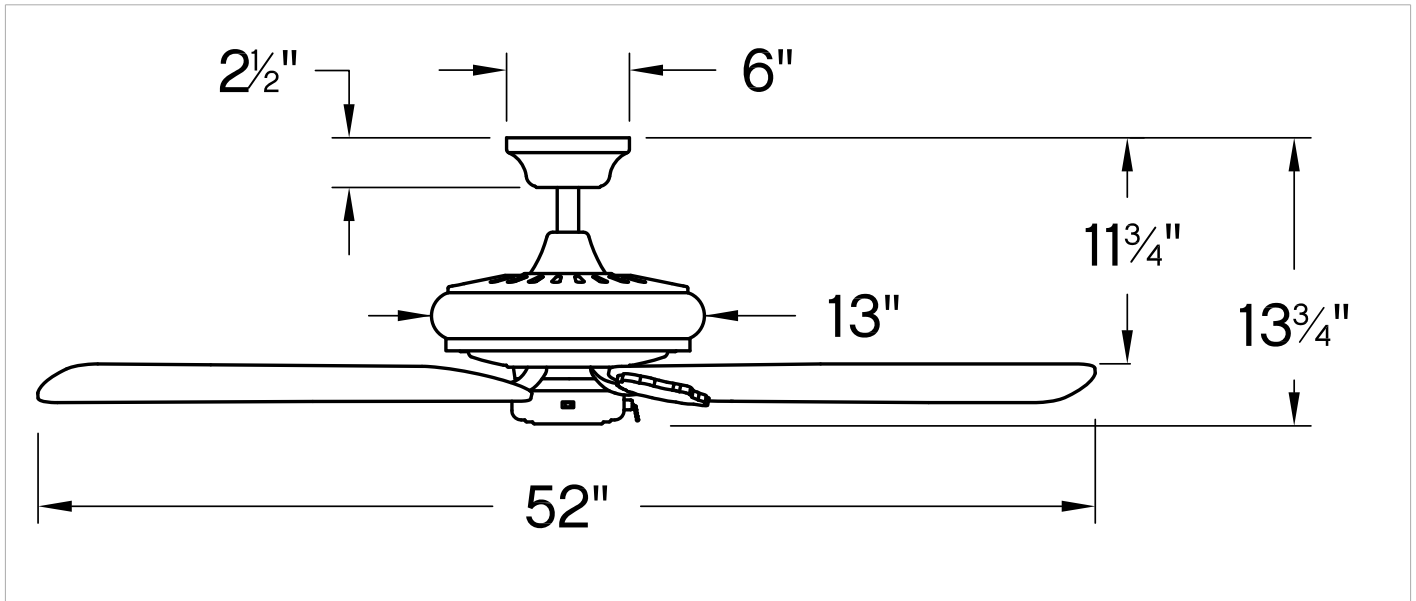

LAFAYETTE

901152FPW-NID

LAFAYETTE 52" FAN

DETAILS	
FAN FINISH:	Pewter
BLADE COUNT:	5
SLOPE DEGREE:	22

DIMENSIONS	
WIDTH:	52"
HEIGHT:	13.8"
WEIGHT:	16.9lb

LIGHT SOURCE	
VOLTAGE:	120v

MOUNTING	
CANOPY:	6" Dia.
LEAD WIRE:	1 X 76"

SHIPPING	
CARTON LENGTH:	22
CARTON WIDTH:	15
CARTON HEIGHT:	10
CARTON WEIGHT:	18.6

With an intricate filigree motor housing and decorative blades, Lafayette is a traditional beauty. Available in multiple finish options, Lafayette offers reversible blades for maximum versatility and comes equipped with DC motor technology to deliver excellent energy efficiency. Blades are included with every fan.

PRODUCT DETAILS:

- Suitable for use in dry (indoor) locations as defined by NEC and CEC. Meets United States UL Underwriters Laboratories & CSA Canadian Standards Association Product Safety Standards.
- Classic, elegant lines and timeless details enhance a traditional space
- This item includes a 4.5" down rod. Other various lengths of down rods are available and sold separately to customize the installation height.
- Add an optional light kit to customize the functionality of the fan
- Pull chain manual reverse, accessory controls available
- For more information on how to control your ceiling fan via the Hinkley Home Automation App, [click here](#).
- This item may be hung on a sloped ceiling
- Accessory controls available that are compatible with your WiFi for the ultimate Smart Home connectivity

HINKLEY

HINKLEY
33000 Pin Oak Parkway
Avon Lake, OH 44012

PHONE: (440) 653-5500
Toll Free: 1 (800) 446-5539

hinkley.com

LAFAYETTE 52" FAN

901152FPW-NID

PERFORMANCE SPECIFICATIONS	STANDARD	
	HIGH SPEED	AVERAGE SPEED
Airflow	5764	3862
EnergyUse	31	20
EnergyCost	9	6
Efficiency	186	195
AMPS	0.41	0.25
RPMS	166	110