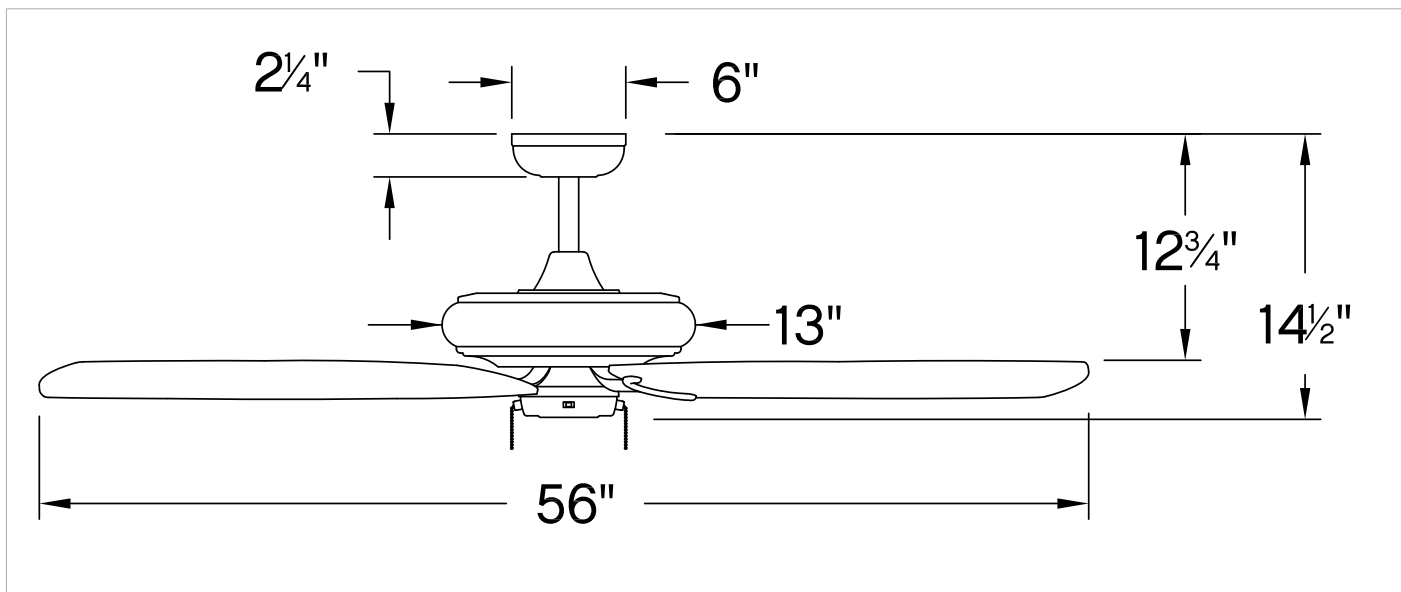

GROVE

901256FCW-NID

GROVE 56" FAN

DETAILS	
FAN FINISH:	Chalk White
BLADE COUNT:	5
SLOPE DEGREE:	22

DIMENSIONS	
WIDTH:	56"
HEIGHT:	14.5"
WEIGHT:	18.1lb

LIGHT SOURCE	
LED NAME:	(3) E901256LEDLMP
VOLTAGE:	120v
LUMENS:	1065
CRI:	90
INCANDESCENT EQUIVALENCY:	3 x 35w

MOUNTING	
CANOPY:	6" Dia.
LEAD WIRE:	1 X 76"

SHIPPING	
CARTON LENGTH:	16
CARTON WIDTH:	16
CARTON HEIGHT:	10.5
CARTON WEIGHT:	21.1

Illuminating with soft, diffused luminescence, Grove's built-in uplight feature visually expands any room with ambient light. Its transitional design complements a room's decor with its multiple finish options and reversible blades. Equipped with LED bulbs and DC motor technology, Grove delivers excellent energy efficiency. Blades are included with every fan.

HINKLEY

HINKLEY
33000 Pin Oak Parkway
Avon Lake, OH 44012

PHONE: (440) 653-5500
Toll Free: 1 (800) 446-5539

hinkley.com

GROVE 56" FAN

901256FCW-NID

PERFORMANCE SPECIFICATIONS	STANDARD	
	HIGH SPEED	AVERAGE SPEED
Airflow	6296	4343
EnergyUse	32.6	21.8
EnergyCost	9	6
Efficiency	193	199
AMPS	0.43	0.26
RPMS	150	100