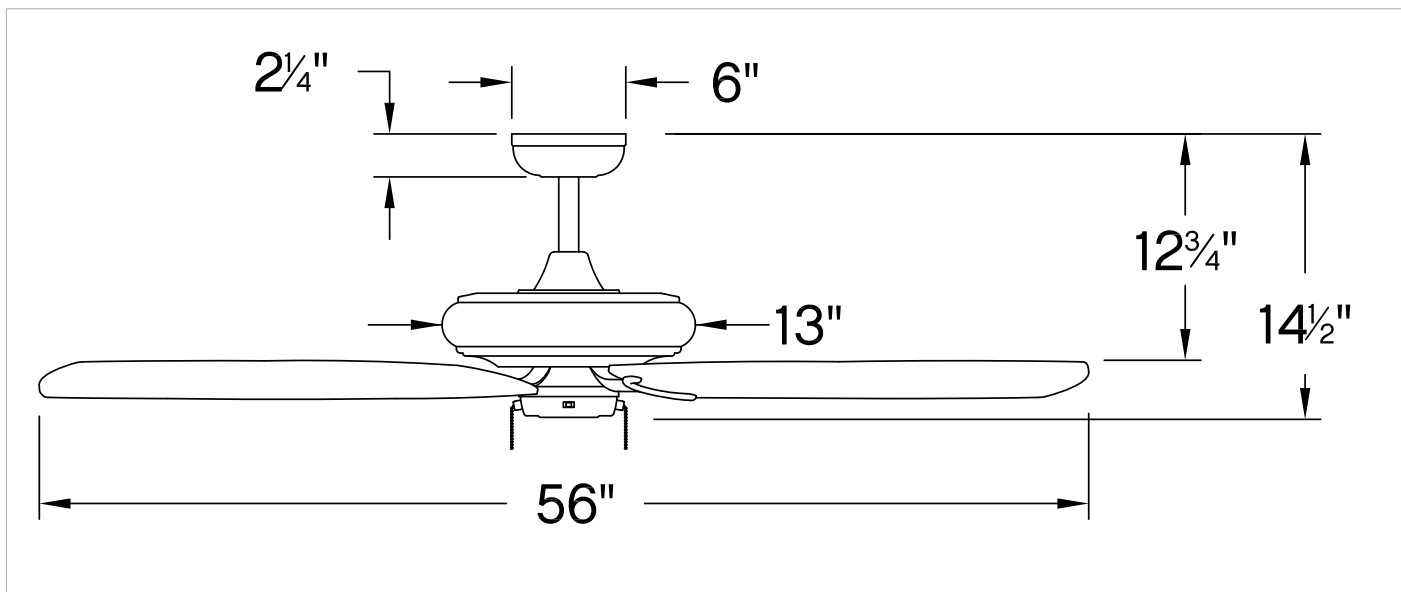

GROVE

901256FMM-NID

GROVE 56" FAN

DETAILS	
FAN FINISH:	Metallic Matte Bronze
BLADE COUNT:	5
SLOPE DEGREE:	22

DIMENSIONS	
WIDTH:	56"
HEIGHT:	14.5"
WEIGHT:	18.1lb

LIGHT SOURCE	
LED NAME:	(3) E901256LEDLMP
VOLTAGE:	120v
LUMENS:	1065
CRI:	90
INCANDESCENT EQUIVALENCY:	3 x 35w

MOUNTING	
CANOPY:	6" Dia.
LEAD WIRE:	1 X 76"

SHIPPING	
CARTON LENGTH:	16
CARTON WIDTH:	16
CARTON HEIGHT:	10.5
CARTON WEIGHT:	21.1

Illuminating with soft, diffused luminescence, Grove's built-in uplight feature visually expands any room with ambient light. Its transitional design complements a room's decor with its multiple finish options and reversible blades. Equipped with LED bulbs and DC motor technology, Grove delivers excellent energy efficiency. Blades are included with every fan.

HINKLEY

HINKLEY
33000 Pin Oak Parkway
Avon Lake, OH 44012

PHONE: (440) 653-5500
Toll Free: 1 (800) 446-5539

hinkley.com

GROVE 56" FAN

901256FMM-NID

PERFORMANCE SPECIFICATIONS	STANDARD	
	HIGH SPEED	AVERAGE SPEED
Airflow	6296	4343
EnergyUse	32.6	21.8
EnergyCost	9	6
Efficiency	193	199
AMPS	0.43	0.26
RPMS	150	100