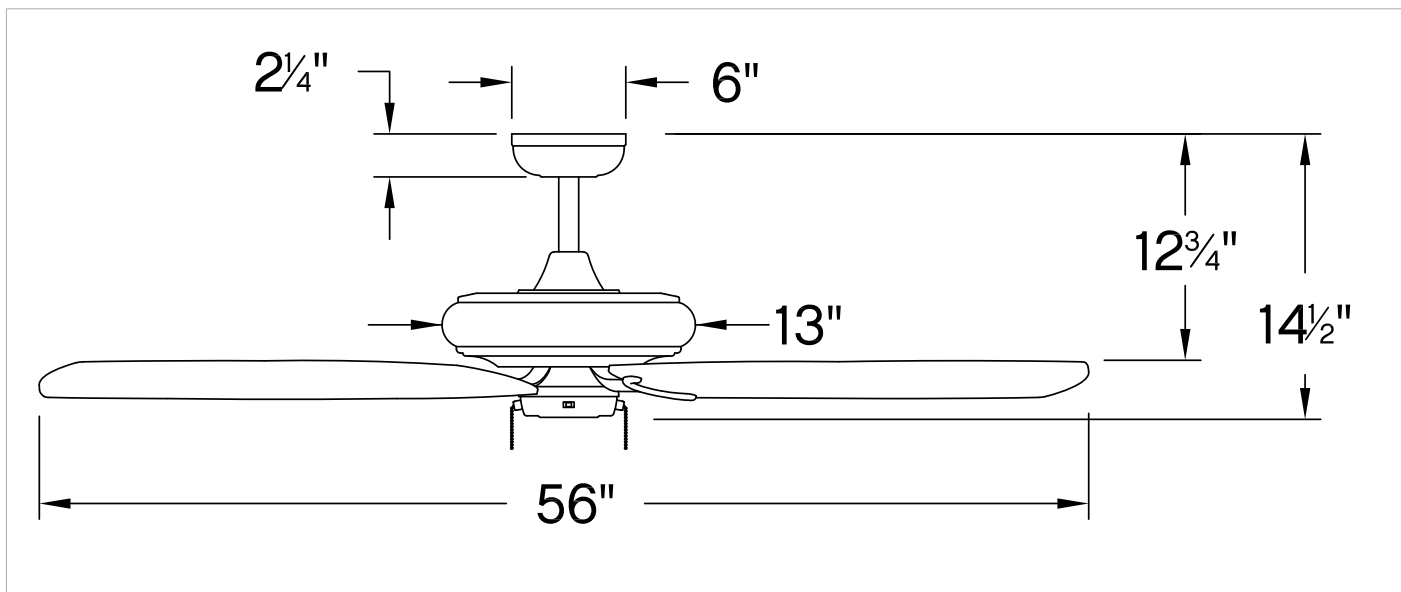

GROVE

901256FPW-NID

GROVE 56" FAN

DETAILS	
FAN FINISH:	Pewter
BLADE COUNT:	5
SLOPE DEGREE:	22

DIMENSIONS	
WIDTH:	56"
HEIGHT:	14.5"
WEIGHT:	18.1lb

LIGHT SOURCE	
LED NAME:	(3) E901256LEDLMP
VOLTAGE:	120v
LUMENS:	1065
CRI:	90
INCANDESCENT EQUIVALENCY:	3 x 35w

MOUNTING	
CANOPY:	6" Dia.
LEAD WIRE:	1 X 76"

SHIPPING	
CARTON LENGTH:	16
CARTON WIDTH:	16
CARTON HEIGHT:	10.5
CARTON WEIGHT:	21.1

Illuminating with soft, diffused luminescence, Grove's built-in uplight feature visually expands any room with ambient light. Its transitional design complements a room's decor with its multiple finish options and reversible blades. Equipped with LED bulbs and DC motor technology, Grove delivers excellent energy efficiency. Blades are included with every fan.

HINKLEY

HINKLEY
33000 Pin Oak Parkway
Avon Lake, OH 44012

PHONE: (440) 653-5500
Toll Free: 1 (800) 446-5539

hinkley.com

GROVE 56" FAN

901256FPW-NID

PERFORMANCE SPECIFICATIONS	STANDARD	
	HIGH SPEED	AVERAGE SPEED
Airflow	6296	4343
EnergyUse	32.6	21.8
EnergyCost	9	6
Efficiency	193	199
AMPS	0.43	0.26
RPMS	150	100