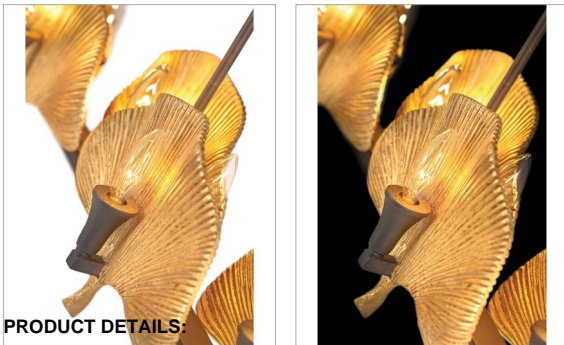

### MEDIUM TWELVE LIGHT LINEAR

Paying homage to the ornamental Ginkgo tree, Cera's intricate cast leaves help awaken an elegant decor, while its Bronze finish against Cleopatra Gold blossoms chic allure throughout a space.

DETAILS	
FINISH:	Museum Bronze
MATERIAL:	Steel
SLOPE DEGREE:	90
DIMMABLE:	YES - WITH DIMMABLE LAMP (NOT INCLUDED)

DIMENSIONS	
WIDTH:	48"
HEIGHT:	9.3"
DEPTH:	8.3
WEIGHT:	10.3lb

LIGHT SOURCE	
LIGHT SOURCE:	Socketed
WATTAGE:	12-5w Cand. LED, 60w Equiv. or 12-60w Cand.
VOLTAGE:	120v

MOUNTING	
CANOPY:	4.5"W X 16"L
LEAD WIRE:	1 X 120"
MAX HEIGHT:	40

SHIPPING	
CARTON LENGTH:	52.5
CARTON WIDTH:	12.5
CARTON HEIGHT:	14
CARTON WEIGHT:	15.7

PRODUCT DETAILS:

- Suitable for use in dry (indoor) locations as defined by NEC and CEC. Meets United States UL Underwriters Laboratories & CSA Canadian Standards Association Product Safety Standards.
- This fixture includes multiple down stems in various lengths to customize the installation height, including two 6" stems and four 12" stems
- This item may be hung on a sloped ceiling
- Striking and glamorous silhouette with luxe details and a rich finish that makes a dramatic statement