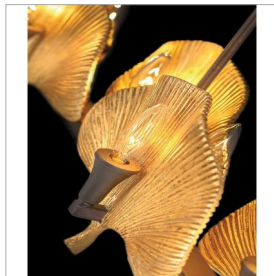

CERA

FR33609MR

MEDIUM TWELVE LIGHT LINEAR

Paying homage to the ornamental Ginkgo tree, Cera's intricate cast leaves help awaken an elegant decor, while its Bronze finish against Cleopatra Gold blossoms chic allure throughout a space.

DETAILS	
FINISH:	Museum Bronze
MATERIAL:	Steel
SLOPE DEGREE:	90
DIMMABLE:	YES - WITH DIMMABLE LAMP (NOT INCLUDED)

DIMENSIONS	
WIDTH:	48"
HEIGHT:	9.3"
DEPTH:	8.3
WEIGHT:	10.3lb

LIGHT SOURCE	
LIGHT SOURCE:	Socketed
WATTAGE:	12-5w Cand. LED, 60w Equiv. or 12-60w Cand.
VOLTAGE:	120v

MOUNTING	
CANOPY:	4.5"W X 16"L
LEAD WIRE:	1 X 120"
MAX HEIGHT:	40

SHIPPING	
CARTON LENGTH:	52.5
CARTON WIDTH:	12.5
CARTON HEIGHT:	14
CARTON WEIGHT:	15.7

PRODUCT DETAILS:

- Suitable for use in dry (indoor) locations as defined by NEC and CEC. Meets United States UL Underwriters Laboratories & CSA Canadian Standards Association Product Safety Standards.
- This fixture includes multiple down stems in various lengths to customize the installation height, including two 6" stems and four 12" stems
- This item may be hung on a sloped ceiling
- Striking and glamorous silhouette with luxe details and a rich finish that makes a dramatic statement