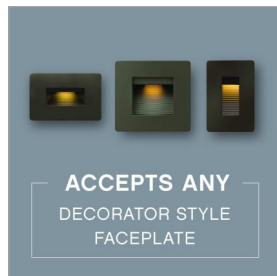

PRODUCT DETAILS:

- Photometrics are based off engine/bulb photometrics at various mounting heights.
- Suitable for use in wet (outdoor direct rain) locations as defined by NEC and CEC. Meets United States UL Underwriters Laboratories & CSA Canadian Standards Association Product Safety Standards
- Double gang configuration
- ADA compliant
- For more information on how to control your landscape lighting via the Hinkley Home Automation App, [click here](#).
- Bold lines and a clean, minimalist style complement contemporary architecture
- Rated for both indoor and outdoor use
- LED integrated components carry a 10-year limited warranty

HINKLEY

HINKLEY
33000 Pin Oak Parkway
Avon Lake, OH 44012

PHONE: (440) 653-5500
Toll Free: 1 (800) 446-5539

hinkley.com