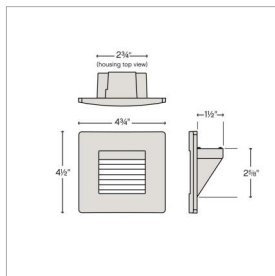

### LED 2700K STEP LIGHT 120V HORIZONTAL DOUBLE GANG

The Luna step light is the perfect addition to any interior or exterior lighting plan and complements the Hinkley Luna outdoor lantern collection. A contemporary styled radius front die cast faceplate is included. The Luna step light is compatible with any decorator style faceplate and is easily retrofitted to any gang/receptacle location.

DETAILS	
FINISH:	Satin Black
MATERIAL:	Zinc-Aluminum Alloy
DIMMABLE:	YES - CL TYPE DIMMER (SSL7A)

DIMENSIONS	
WIDTH:	4.8"
HEIGHT:	4.5"
DEPTH:	2.3

LIGHT SOURCE	
LIGHT SOURCE:	Integrated LED
LED NAME:	LS-20
WATTAGE:	4w LED *Included
VOLTAGE:	120v
COLOR TEMP:	2700
LUMENS:	240
CRI:	90
INCANDESCENT EQUIVALENCY:	1 x 20w
DIMMABLE:	YES - CL TYPE DIMMER (SSL7A)

MOUNTING	
LEAD WIRE:	1 X 6"

SHIPPING	
CARTON LENGTH:	5
CARTON WIDTH:	2.8
CARTON HEIGHT:	4.8
CARTON WEIGHT:	1.5