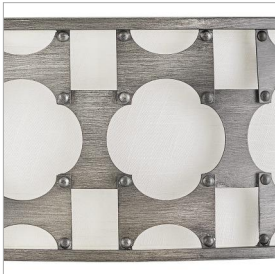

CARTER

4738WBZ

SMALL SIX LIGHT LINEAR

Carter is a traditional drum silhouette with details galore. An intricate, hand-riveted pattern in Burnished Gold or Weathered Bronze encompasses the off-white textured fabric shade. A decorative candle cluster bursts within to further enhance this dynamic design.

DETAILS	
FINISH:	Weathered Bronze
MATERIAL:	Steel
SHADE:	Off-White Textured
SLOPE DEGREE:	90
DIMMABLE:	YES - WITH DIMMABLE LAMP (NOT INCLUDED)

DIMENSIONS	
WIDTH:	37"
HEIGHT:	24.5"
DEPTH:	18.8
WEIGHT:	6.8lb

LIGHT SOURCE	
LIGHT SOURCE:	Socketed
WATTAGE:	6-5w Cand. LED, 60w Equiv. or 6-60w Cand.
VOLTAGE:	120v

MOUNTING	
CANOPY:	4.5"W X 8"L
LEAD WIRE:	1 X 144"

SHIPPING	
CARTON LENGTH:	40
CARTON WIDTH:	22
CARTON HEIGHT:	14
CARTON WEIGHT:	24.1

PRODUCT DETAILS:

- Suitable for use in dry (indoor) locations as defined by NEC and CEC. Meets United States UL Underwriters Laboratories & CSA Canadian Standards Association Product Safety Standards.
- Fixture is oval in shape
- This item may be hung on a sloped ceiling
- Merging the best of traditional and modern elements with a sophisticated and streamlined look

HINKLEY

HINKLEY
33000 Pin Oak Parkway
Avon Lake, OH 44012

PHONE: (440) 653-5500
Toll Free: 1 (800) 446-5539

hinkley.com