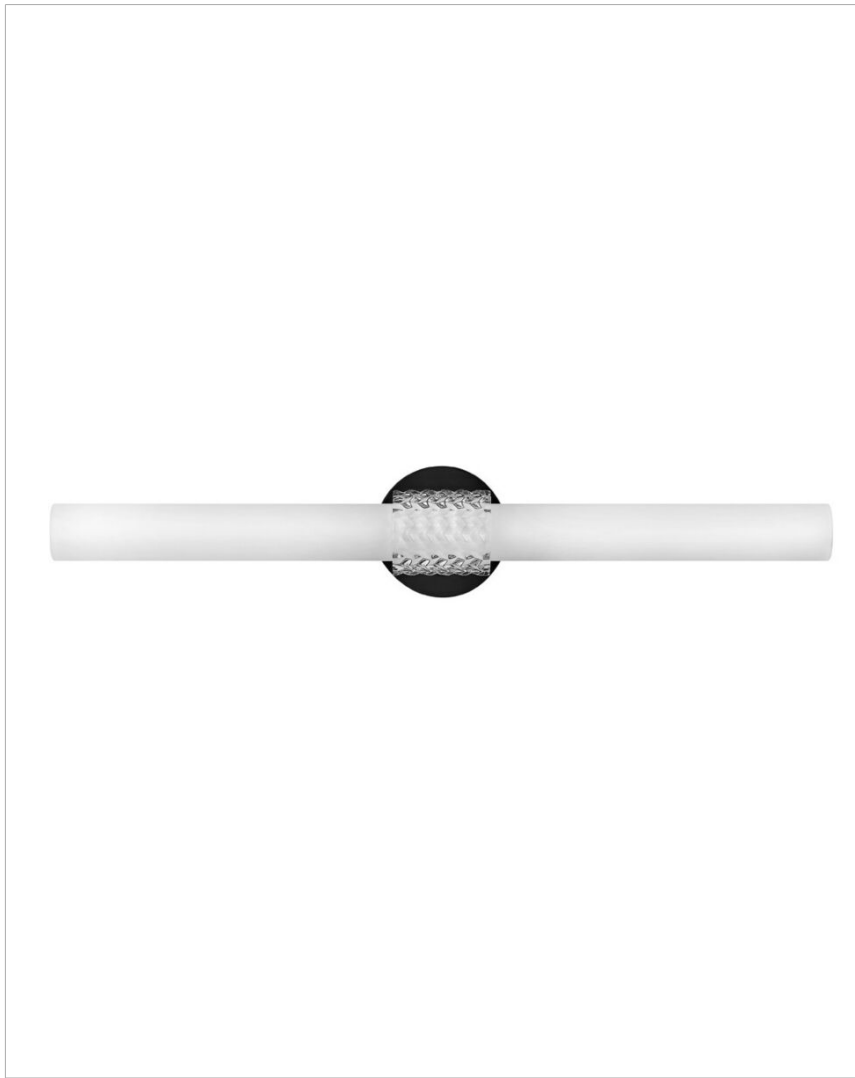

VIVI

51253BK

LARGE LED VANITY

Vivi's striking transitional aesthetic showcases an elegant chevron-cut center glass cuff that would shine in a variety of decors. This etched opal integrated LED bath bar comes in a Brushed Nickel or a Black finish, and can be hung both vertically and horizontally.

DETAILS	
FINISH:	Black
MATERIAL:	Steel
GLASS:	Etched Opal with a Clear Chevron Cuff
DIMMABLE:	YES - CL TYPE DIMMER (SSL7A)

DIMENSIONS	
WIDTH:	32"
HEIGHT:	5.5"
WEIGHT:	4.5lb
BACK PLATE:	5.5" Dia.
EXTENSION:	4"
TOP TO OUTLET:	2.75"

LIGHT SOURCE	
LIGHT SOURCE:	Integrated LED
LED NAME:	LEVO140-260
WATTAGE:	53w LED *Included
VOLTAGE:	120v
COLOR TEMP:	3000
LUMENS:	4200
CRI:	92
INCANDESCENT EQUIVALENCY:	4 x 75w
DIMMABLE:	YES - CL TYPE DIMMER (SSL7A)

SHIPPING	
CARTON LENGTH:	37.5
CARTON WIDTH:	9
CARTON HEIGHT:	12.5
CARTON WEIGHT:	7.7

PRODUCT DETAILS:

- Suitable for use in damp locations as defined by NEC and CEC. Meets United States UL Underwriters Laboratories & CSA Canadian Standards Association Product Safety Standards.
- LED components carry a 5-year limited warranty
- Fixture can be mounted vertically
- Merging the best of traditional and modern elements with a sophisticated and streamlined look
- ADA compliant
- Mounting hardware is hidden on the back plate to ensure a clean silhouette