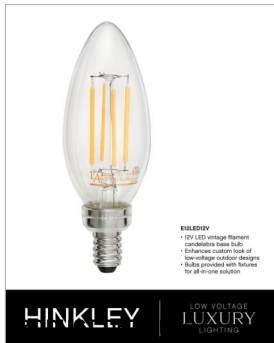

REVERE

1187SN-LV

MEDIUM PIER MOUNT LANTERN 12V

Revere is a traditional coach lantern in solid brass with clear seedy glass panels. The glass faux candle sleeves and classic candelabra lamping complete the authentic appearance.

DETAILS	
FINISH:	Sienna
MATERIAL:	Brass
GLASS:	Clear Seedy
DIMMABLE:	YES - WITH MLV ON TRANSFORMER PRIMARY

DIMENSIONS	
WIDTH:	9.8"
HEIGHT:	20.3"
WEIGHT:	9lb

LIGHT SOURCE	
LIGHT SOURCE:	Socketed
LED NAME:	E12LED12V
WATTAGE:	3-3.50w Cand. LED *Included
VOLTAGE:	12v
VOLT AMPS:	12.9
COLOR TEMP:	2700
LUMENS:	1080
CRI:	80
INCANDESCENT EQUIVALENCY:	3 x 35w
DIMMABLE:	YES - WITH MLV ON TRANSFORMER PRIMARY
TRANSFORMER REQUIRED:	Yes

MOUNTING	
CANOPY:	9.75" Sq. Base

SHIPPING	
CARTON LENGTH:	23.5
CARTON WIDTH:	14
CARTON HEIGHT:	14
CARTON WEIGHT:	9

- Innovative Exterior 12-volt solution for all-in-one lamp, lighting and high design look. Transformer is required and sold separately.
- Our Estate Collections boast a breadth of fixtures defined by coordinating composition, enduring architecture, and time-honored craftsmanship, designed to meet the needs of expansive properties with extended outdoor living spaces. From the entrance of your driveway to the depths of your backyard, these collections provide cohesive design for stately exteriors.
- Suitable for use in wet (outdoor direct rain) locations as defined by NEC and CEC. Meets United States UL Underwriters Laboratories & CSA Canadian Standards Association Product Safety Standards
- LED Bulbs carry a 3-year limited warranty
- Classic lines and heritage details complement traditional architecture
- 12-volt LED vintage filament bulbs included
- 2-year finish warranty
- Images are for reference purpose only and may not be pictured with the specified LED filament bulb