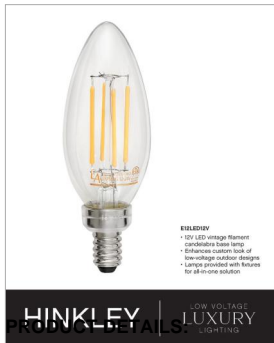

OPEN AIR™
collection

RHODES

29304BGR-LV

LARGE SINGLE TIER 12V

Rhodes exudes warmth and a handsome appeal with a clean transitional design and generous proportions. Perfectly suited for either exterior or interior spaces, the Warm Bronze and Brushed Graphite finishes perfectly complement the robust framework.

DETAILS	
FINISH:	Brushed Graphite
MATERIAL:	Metal
GLASS:	Etched Opal
SLOPE DEGREE:	90
DIMMABLE:	YES - WITH MLV ON TRANSFORMER PRIMARY

DIMENSIONS	
WIDTH:	18.3"
HEIGHT:	28.3"
WEIGHT:	17lb

LIGHT SOURCE	
LIGHT SOURCE:	Socketed
LED NAME:	E12LED12V
WATTAGE:	4-3.50w Cand. LED *Included
VOLTAGE:	12v
VOLT AMPS:	16.7
COLOR TEMP:	2700
LUMENS:	1440
CRI:	80
INCANDESCENT EQUIVALENCY:	4 x 35w
DIMMABLE:	YES - WITH MLV ON TRANSFORMER PRIMARY
TRANSFORMER REQUIRED:	Yes

MOUNTING	
CANOPY:	5.25" Sq.
LEAD WIRE:	1 X 72"

SHIPPING	
CARTON LENGTH:	21.5
CARTON WIDTH:	21.5
CARTON HEIGHT:	21.5
CARTON WEIGHT:	22

- Angular lines, a bold finish and robust details create an industrial edge to add flair to any type of facade
- Innovative Exterior 12-volt solution for all-in-one lamp, lighting and high design look. Transformer is required and sold separately.
- This item may be hung on a sloped ceiling
- Suitable for use in wet (outdoor direct rain) locations as defined by NEC and CEC. Meets United States UL Underwriters Laboratories & CSA Canadian Standards Association Product Safety Standards
- The stylish Open Air collection includes outdoor-rated chandeliers, pendants and sconces that provide design-conscious solutions to a variety of exterior environments.
- LED Bulbs carry a 3-year limited warranty
- 12-volt LED vintage filament bulbs included
- 2-year finish warranty