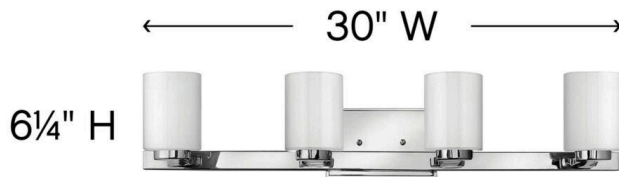

MILEY

5054CM

LARGE FOUR LIGHT VANITY

Miley's chic design complements a variety of decors with its sleek lines and elegant glass shape. The cast stepped back plate and cast glass holders in Chrome or Brushed Nickel finishes add to its beauty.

DETAILS	
FINISH:	Chrome
MATERIAL:	Metal
GLASS:	Cased Opal
DIMMABLE:	No

DIMENSIONS	
WIDTH:	30"
HEIGHT:	6.3"
WEIGHT:	6lb
BACK PLATE:	6.5"W X 4.5"H
EXTENSION:	5.5"
TOP TO OUTLET:	4.000000"

LIGHT SOURCE	
LIGHT SOURCE:	Socketed
VOLTAGE:	120v

SHIPPING	
CARTON LENGTH:	36
CARTON WIDTH:	8
CARTON HEIGHT:	7.3
CARTON WEIGHT:	8

PRODUCT DETAILS:

- Suitable for use in damp locations as defined by NEC and CEC. Meets United States UL Underwriters Laboratories & CSA Canadian Standards Association Product Safety Standards.
- Merging the best of traditional and modern elements with a sophisticated and streamlined look
- Sparkling chrome with reflective finish