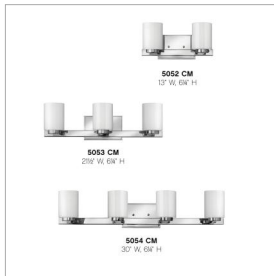

MILEY

5054CM

LARGE FOUR LIGHT VANITY

Miley's chic design complements a variety of decors with its sleek lines and elegant glass shape. The cast stepped back plate and cast glass holders in Chrome or Brushed Nickel finishes add to its beauty.

DETAILS	
FINISH:	Chrome
MATERIAL:	Metal
GLASS:	Cased Opal
DIMMABLE:	No

DIMENSIONS	
WIDTH:	30"
HEIGHT:	6.3"
WEIGHT:	6lb
BACK PLATE:	6.5"W X 4.5"H
EXTENSION:	5.5"
TOP TO OUTLET:	4.000000"

LIGHT SOURCE	
LIGHT SOURCE:	Socketed
VOLTAGE:	120v

SHIPPING	
CARTON LENGTH:	36
CARTON WIDTH:	8
CARTON HEIGHT:	7.3
CARTON WEIGHT:	8

PRODUCT DETAILS:

- Suitable for use in damp locations as defined by NEC and CEC. Meets United States UL Underwriters Laboratories & CSA Canadian Standards Association Product Safety Standards.
- Merging the best of traditional and modern elements with a sophisticated and streamlined look
- Sparkling chrome with reflective finish