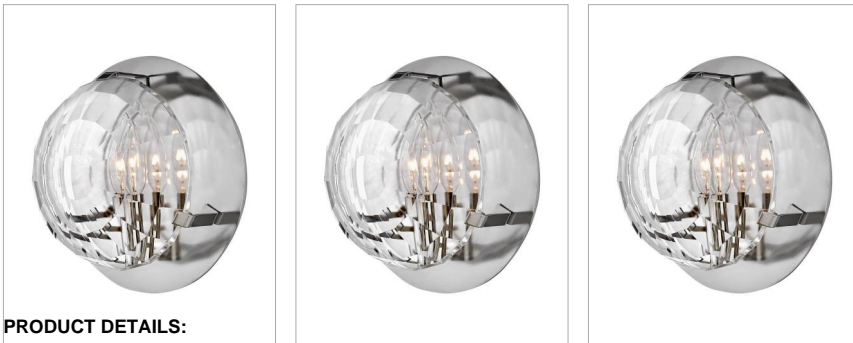

LEO

35690PN

SMALL SINGLE LIGHT SCONCE

Leo brings star power to any space. Available in elegant Black, Polished Nickel or Heritage Brass finish options, this style conveys the best in modern luxury. Glamorous cut crystal elevates Leo's superior design, while its low ADA profile and concealed on/off switch ensures supreme functionality.

DETAILS	
FINISH:	Polished Nickel
MATERIAL:	Steel
GLASS:	Optic Crystal
DIMMABLE:	YES - WITH DIMMABLE LAMP (NOT INCLUDED)

DIMENSIONS	
WIDTH:	8.8"
HEIGHT:	8.8"
WEIGHT:	4.3lb
BACK PLATE:	7.75" Dia.
EXTENSION:	4"
TOP TO OUTLET:	4.5000"

LIGHT SOURCE	
LIGHT SOURCE:	Socketed
WATTAGE:	1-5w Cand. LED, 60w Equiv. or 1-60w Cand.
VOLTAGE:	120v

SHIPPING	
CARTON LENGTH:	11.6
CARTON WIDTH:	11.6
CARTON HEIGHT:	9.1
CARTON WEIGHT:	5.9

PRODUCT DETAILS:

- Suitable for use in dry (indoor) locations as defined by NEC and CEC. Meets United States UL Underwriters Laboratories & CSA Canadian Standards Association Product Safety Standards.
- Features On/Off switch
- ADA compliant
- Striking and glamorous silhouette with luxe details and a rich finish that makes a dramatic statement
- Ideal for vintage filament bulbs (not included)
- Mounting hardware is hidden on the back plate to ensure a clean silhouette