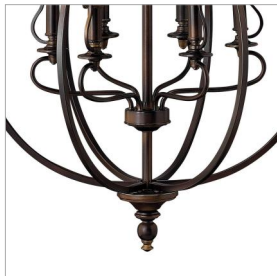

PLYMOUTH

4259OB

MEDIUM OPEN FRAME TWO TIER

Classic never goes out of style. Plymouth's sweeping arms and vintage inspired candle sleeves with curved cast detailing are enhanced by the hand-rubbed Olde Bronze finish.

DETAILS	
FINISH:	Olde Bronze
MATERIAL:	Metal
SLOPE DEGREE:	90
DIMMABLE:	No

DIMENSIONS	
WIDTH:	30"
HEIGHT:	55.5"
WEIGHT:	42lb

LIGHT SOURCE	
LIGHT SOURCE:	Socketed
WATTAGE:	9-5w Cand. LED, 90w Equiv. or 9-60w Cand.
VOLTAGE:	120v

MOUNTING	
CANOPY:	5.5" Dia.
LEAD WIRE:	1 X 144"

SHIPPING	
CARTON LENGTH:	31
CARTON WIDTH:	31
CARTON HEIGHT:	44
CARTON WEIGHT:	48

PRODUCT DETAILS:

- This item may be hung on a sloped ceiling
- Fixture weighs over 50lbs. Must be supported independently of the outlet box unless the outlet box is UL listed for the appropriate weight.
- Suitable for use in dry (indoor) locations as defined by NEC and CEC. Meets United States UL Underwriters Laboratories & CSA Canadian Standards Association Product Safety Standards.
- Classic, elegant lines and timeless details enhance a traditional space