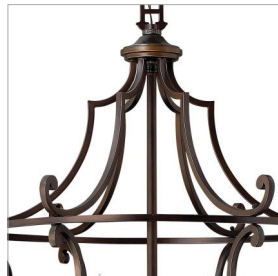

PLYMOUTH

4259OB

MEDIUM OPEN FRAME TWO TIER

Classic never goes out of style. Plymouth's sweeping arms and vintage inspired candle sleeves with curved cast detailing are enhanced by the hand-rubbed Olde Bronze finish.

DETAILS	
FINISH:	Olde Bronze
MATERIAL:	Metal
SLOPE DEGREE:	90
DIMMABLE:	No

DIMENSIONS	
WIDTH:	30"
HEIGHT:	55.5"
WEIGHT:	42lb

LIGHT SOURCE	
LIGHT SOURCE:	Socketed
WATTAGE:	9-5w Cand. LED, 90w Equiv. or 9-60w Cand.
VOLTAGE:	120v

MOUNTING	
CANOPY:	5.5" Dia.
LEAD WIRE:	1 X 144"

SHIPPING	
CARTON LENGTH:	31
CARTON WIDTH:	31
CARTON HEIGHT:	44
CARTON WEIGHT:	48

PRODUCT DETAILS:

- This item may be hung on a sloped ceiling
- Fixture weighs over 50lbs. Must be supported independently of the outlet box unless the outlet box is UL listed for the appropriate weight.
- Suitable for use in dry (indoor) locations as defined by NEC and CEC. Meets United States UL Underwriters Laboratories & CSA Canadian Standards Association Product Safety Standards.
- Classic, elegant lines and timeless details enhance a traditional space