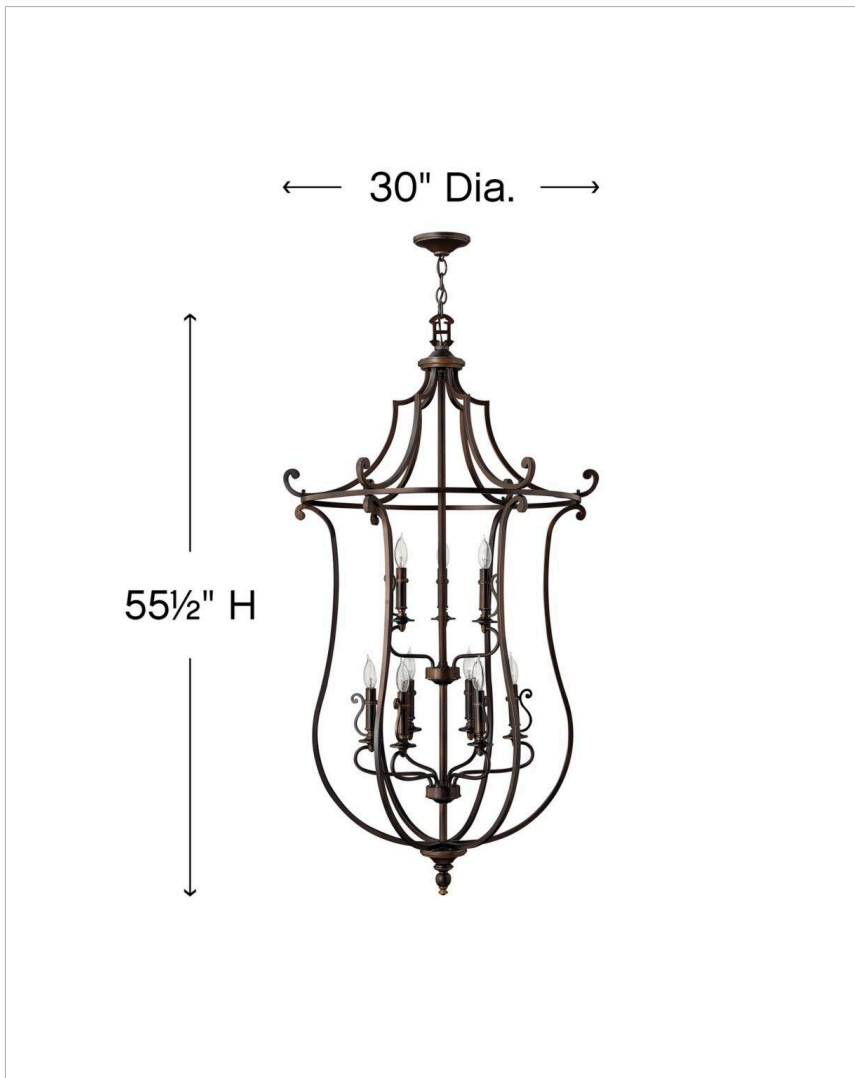

PLYMOUTH

4259OB

MEDIUM OPEN FRAME TWO TIER

Classic never goes out of style. Plymouth's sweeping arms and vintage inspired candle sleeves with curved cast detailing are enhanced by the hand-rubbed Olde Bronze finish.

DETAILS	
FINISH:	Olde Bronze
MATERIAL:	Metal
SLOPE DEGREE:	90
DIMMABLE:	No

DIMENSIONS	
WIDTH:	30"
HEIGHT:	55.5"
WEIGHT:	42lb

LIGHT SOURCE	
LIGHT SOURCE:	Socketed
WATTAGE:	9-5w Cand. LED, 90w Equiv. or 9-60w Cand.
VOLTAGE:	120v

MOUNTING	
CANOPY:	5.5" Dia.
LEAD WIRE:	1 X 144"

SHIPPING	
CARTON LENGTH:	31
CARTON WIDTH:	31
CARTON HEIGHT:	44
CARTON WEIGHT:	48

PRODUCT DETAILS:

- This item may be hung on a sloped ceiling
- Fixture weighs over 50lbs. Must be supported independently of the outlet box unless the outlet box is UL listed for the appropriate weight.
- Suitable for use in dry (indoor) locations as defined by NEC and CEC. Meets United States UL Underwriters Laboratories & CSA Canadian Standards Association Product Safety Standards.
- Classic, elegant lines and timeless details enhance a traditional space