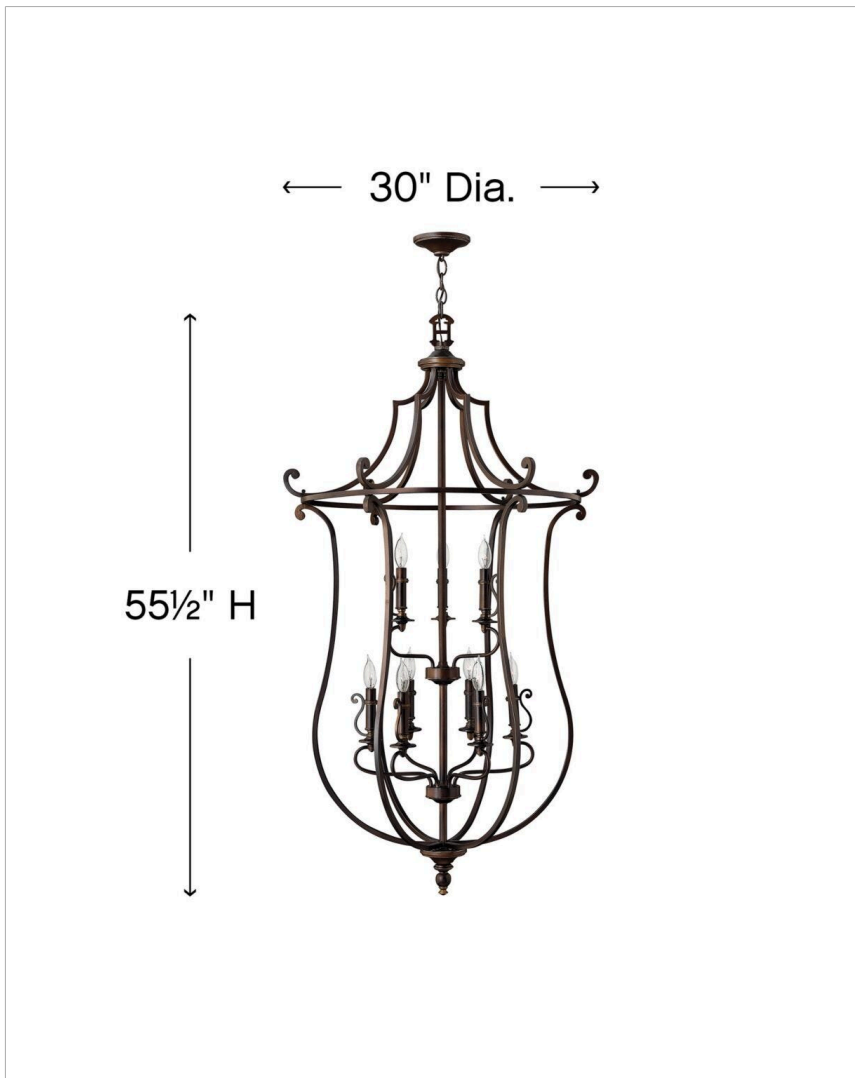

PLYMOUTH

4259OB

MEDIUM OPEN FRAME TWO TIER

Classic never goes out of style. Plymouth's sweeping arms and vintage inspired candle sleeves with curved cast detailing are enhanced by the hand-rubbed Olde Bronze finish.

| DETAILS | |
|---------------|-------------|
| FINISH: | Olde Bronze |
| MATERIAL: | Metal |
| SLOPE DEGREE: | 90 |
| DIMMABLE: | No |

| DIMENSIONS | |
|------------|-------|
| WIDTH: | 30" |
| HEIGHT: | 55.5" |
| WEIGHT: | 42lb |

| LIGHT SOURCE | |
|---------------|---|
| LIGHT SOURCE: | Socketed |
| WATTAGE: | 9-5w Cand. LED, 90w Equiv. or 9-60w Cand. |
| VOLTAGE: | 120v |

| MOUNTING | |
|------------|-----------|
| CANOPY: | 5.5" Dia. |
| LEAD WIRE: | 1 X 144" |

| SHIPPING | |
|----------------|----|
| CARTON LENGTH: | 31 |
| CARTON WIDTH: | 31 |
| CARTON HEIGHT: | 44 |
| CARTON WEIGHT: | 48 |

PRODUCT DETAILS:

- This item may be hung on a sloped ceiling
- Fixture weighs over 50lbs. Must be supported independently of the outlet box unless the outlet box is UL listed for the appropriate weight.
- Suitable for use in dry (indoor) locations as defined by NEC and CEC. Meets United States UL Underwriters Laboratories & CSA Canadian Standards Association Product Safety Standards.
- Classic, elegant lines and timeless details enhance a traditional space