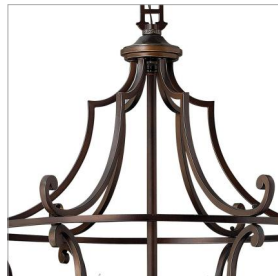

PLYMOUTH

4259OB

MEDIUM OPEN FRAME TWO TIER

Classic never goes out of style. Plymouth's sweeping arms and vintage inspired candle sleeves with curved cast detailing are enhanced by the hand-rubbed Olde Bronze finish.

| DETAILS | |
|---------------|-------------|
| FINISH: | Olde Bronze |
| MATERIAL: | Metal |
| SLOPE DEGREE: | 90 |
| DIMMABLE: | No |

| DIMENSIONS | |
|------------|-------|
| WIDTH: | 30" |
| HEIGHT: | 55.5" |
| WEIGHT: | 42lb |

| LIGHT SOURCE | |
|---------------|---|
| LIGHT SOURCE: | Socketed |
| WATTAGE: | 9-5w Cand. LED, 90w Equiv. or 9-60w Cand. |
| VOLTAGE: | 120v |

| MOUNTING | |
|------------|-----------|
| CANOPY: | 5.5" Dia. |
| LEAD WIRE: | 1 X 144" |

| SHIPPING | |
|----------------|----|
| CARTON LENGTH: | 31 |
| CARTON WIDTH: | 31 |
| CARTON HEIGHT: | 44 |
| CARTON WEIGHT: | 48 |

PRODUCT DETAILS:

- This item may be hung on a sloped ceiling
- Fixture weighs over 50lbs. Must be supported independently of the outlet box unless the outlet box is UL listed for the appropriate weight.
- Suitable for use in dry (indoor) locations as defined by NEC and CEC. Meets United States UL Underwriters Laboratories & CSA Canadian Standards Association Product Safety Standards.
- Classic, elegant lines and timeless details enhance a traditional space