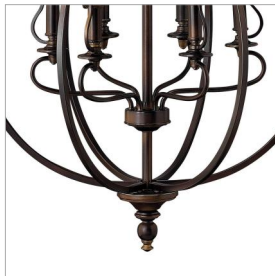

PLYMOUTH

4259OB

MEDIUM OPEN FRAME TWO TIER

Classic never goes out of style. Plymouth's sweeping arms and vintage inspired candle sleeves with curved cast detailing are enhanced by the hand-rubbed Olde Bronze finish.

DETAILS	
FINISH:	Olde Bronze
MATERIAL:	Metal
SLOPE DEGREE:	90
DIMMABLE:	No

DIMENSIONS	
WIDTH:	30"
HEIGHT:	55.5"
WEIGHT:	42lb

LIGHT SOURCE	
LIGHT SOURCE:	Socketed
WATTAGE:	9-5w Cand. LED, 90w Equiv. or 9-60w Cand.
VOLTAGE:	120v

MOUNTING	
CANOPY:	5.5" Dia.
LEAD WIRE:	1 X 144"

SHIPPING	
CARTON LENGTH:	31
CARTON WIDTH:	31
CARTON HEIGHT:	44
CARTON WEIGHT:	48

PRODUCT DETAILS:

- This item may be hung on a sloped ceiling
- Fixture weighs over 50lbs. Must be supported independently of the outlet box unless the outlet box is UL listed for the appropriate weight.
- Suitable for use in dry (indoor) locations as defined by NEC and CEC. Meets United States UL Underwriters Laboratories & CSA Canadian Standards Association Product Safety Standards.
- Classic, elegant lines and timeless details enhance a traditional space

HINKLEY

HINKLEY
33000 Pin Oak Parkway
Avon Lake, OH 44012

PHONE: (440) 653-5500
Toll Free: 1 (800) 446-5539

hinkley.com