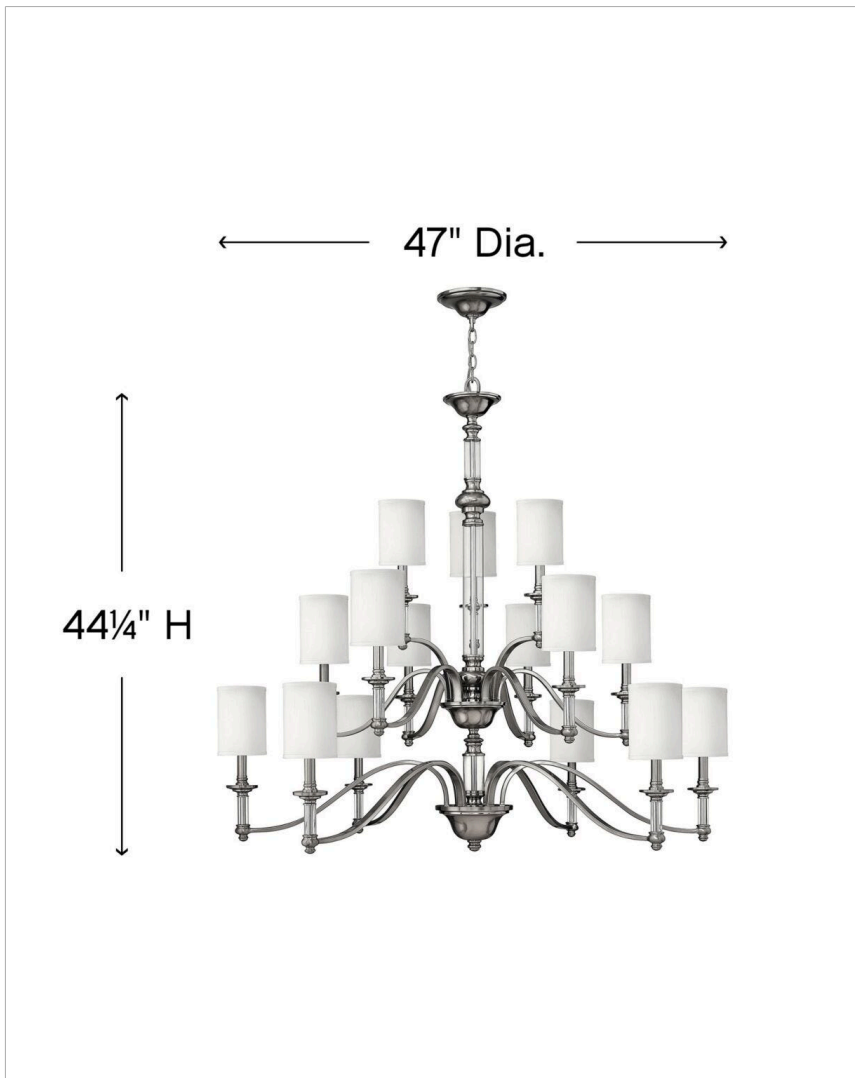

SUSSEX

4799BN

DOUBLE EXTRA LARGE THREE TIER CHANDELIER

Sussex offers traditional charm with an edge of modern luxury. The Brushed Nickel finish, white fabric hardback shade, clear glass columns and candles adds to its sophistication.

DETAILS	
FINISH:	Brushed Nickel
MATERIAL:	Metal
SHADE:	White Fabric Hardback
SLOPE DEGREE:	90
DIMMABLE:	No

DIMENSIONS	
WIDTH:	47"
HEIGHT:	44.3"
WEIGHT:	33lb

LIGHT SOURCE	
LIGHT SOURCE:	Socketed
WATTAGE:	15-5w Cand. LED, 40w Equiv. or 15-40w Cand.
VOLTAGE:	120v

MOUNTING	
CANOPY:	6.75" Dia.
LEAD WIRE:	1 X 144"

SHIPPING	
CARTON LENGTH:	48
CARTON WIDTH:	13
CARTON HEIGHT:	34
CARTON WEIGHT:	47

PRODUCT DETAILS:

- This item may be hung on a sloped ceiling
- Fixture weighs over 50lbs. Must be supported independently of the outlet box unless the outlet box is UL listed for the appropriate weight.
- Suitable for use in dry (indoor) locations as defined by NEC and CEC. Meets United States UL Underwriters Laboratories & CSA Canadian Standards Association Product Safety Standards.
- Classic, elegant lines and timeless details enhance a traditional space