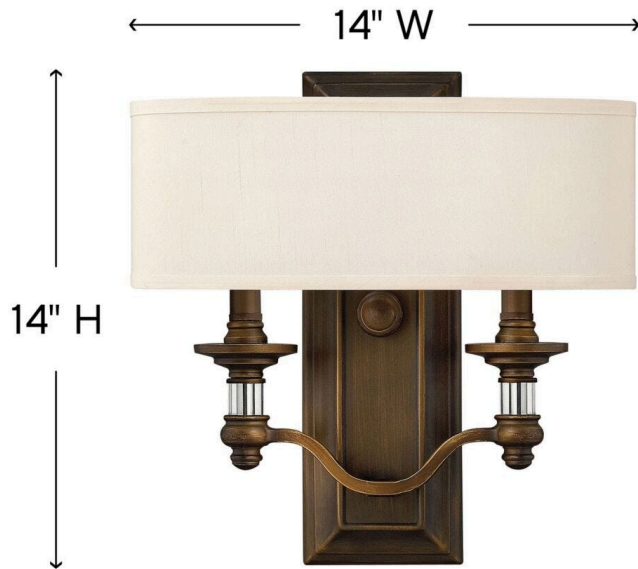

SUSSEX

4900EZ

MEDIUM TWO LIGHT SCONCE

Sussex offers traditional charm with an edge of modern luxury. The English Bronze finish, ivory fabric hardback shade, clear glass columns and candles adds to its sophistication.

DETAILS	
FINISH:	English Bronze
MATERIAL:	Metal
SHADE:	Ivory Fabric Hardback
DIMMABLE:	No

DIMENSIONS	
WIDTH:	14"
HEIGHT:	14"
WEIGHT:	3lb
BACK PLATE:	4.75"W X 14"H
EXTENSION:	4"
TOP TO OUTLET:	7.000000"

LIGHT SOURCE	
LIGHT SOURCE:	Socketed
WATTAGE:	2-5w Cand. LED, 60w Equiv. or 2-60w Cand.
VOLTAGE:	120v

SHIPPING	
CARTON LENGTH:	16
CARTON WIDTH:	7
CARTON HEIGHT:	17
CARTON WEIGHT:	5

PRODUCT DETAILS:

- Suitable for use in dry (indoor) locations as defined by NEC and CEC. Meets United States UL Underwriters Laboratories & CSA Canadian Standards Association Product Safety Standards.
- ADA compliant
- Classic, elegant lines and timeless details enhance a traditional space