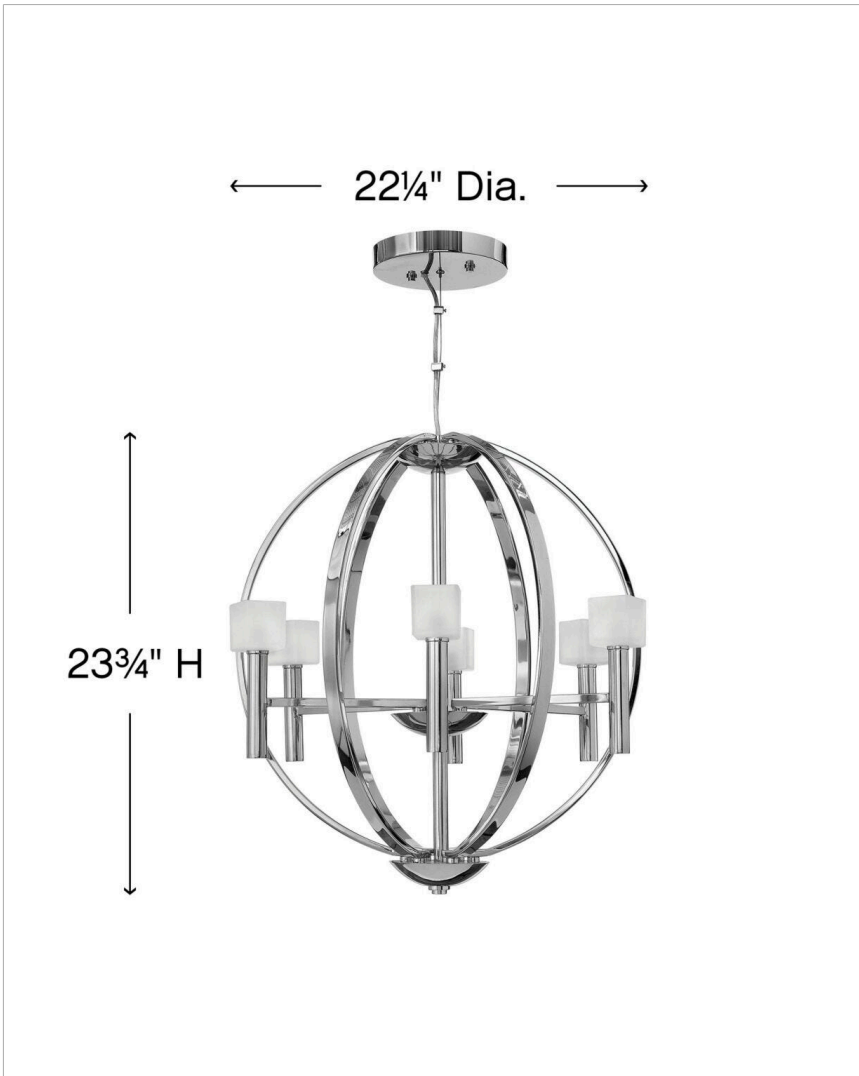

MONDO

FR49296PCM

MEDIUM OPEN FRAME ORB

Mondo's bold arm extensions in a brilliant Polished Chrome finish are complemented by the petite, frosted, cube-shaped glass, adding sophistication to this contemporary collection.

DETAILS	
FINISH:	Polished Chrome
MATERIAL:	Steel
GLASS:	Frosted
SLOPE DEGREE:	90
DIMMABLE:	No

DIMENSIONS	
WIDTH:	22.3"
HEIGHT:	23.8"
WEIGHT:	14lb

LIGHT SOURCE	
LIGHT SOURCE:	Socketed
VOLTAGE:	120v

MOUNTING	
CANOPY:	7" Dia.
LEAD WIRE:	1 X 120"

SHIPPING	
CARTON LENGTH:	28
CARTON WIDTH:	28
CARTON HEIGHT:	16
CARTON WEIGHT:	20.5

PRODUCT DETAILS:

- This item may be hung on a sloped ceiling
- Suitable for use in dry (indoor) locations as defined by NEC and CEC. Meets United States UL Underwriters Laboratories & CSA Canadian Standards Association Product Safety Standards.
- Sparkling chrome with reflective finish