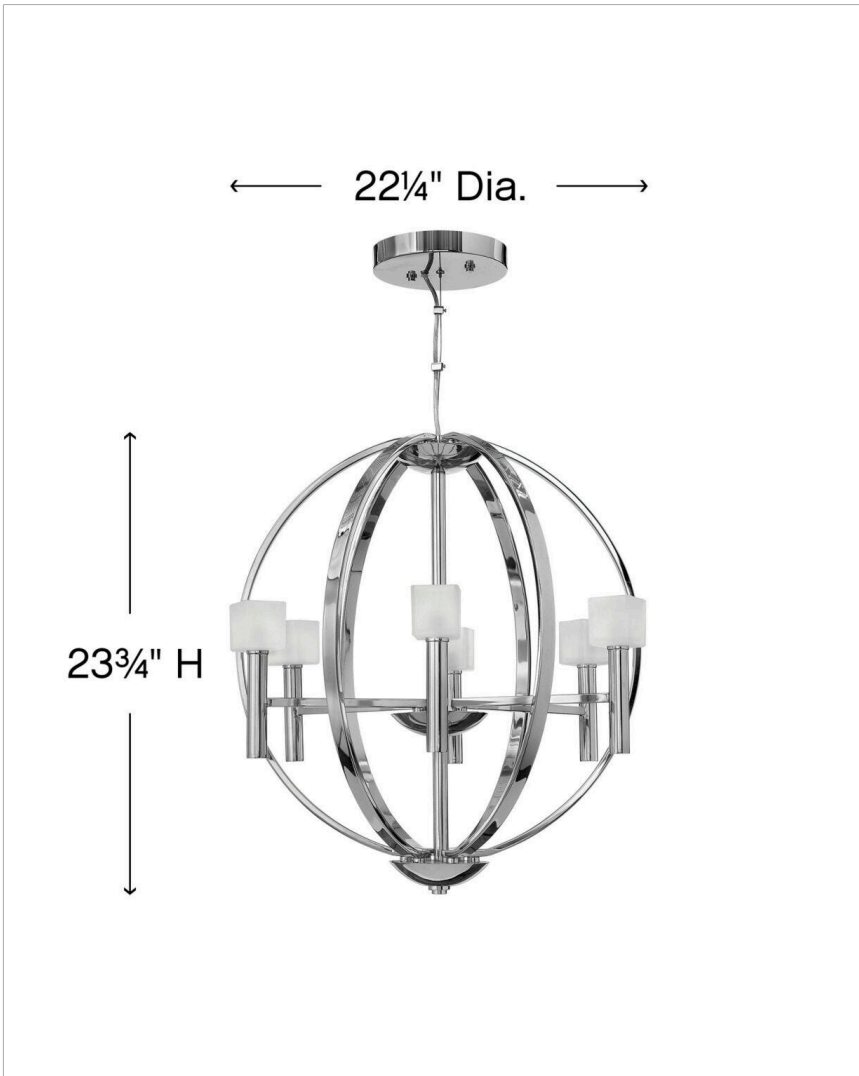

### MEDIUM OPEN FRAME ORB

Mondo's bold arm extensions in a brilliant Polished Chrome finish are complemented by the petite, frosted, cube-shaped glass, adding sophistication to this contemporary collection.

DETAILS	
FINISH:	Polished Chrome
MATERIAL:	Steel
GLASS:	Frosted
SLOPE DEGREE:	90
DIMMABLE:	No

DIMENSIONS	
WIDTH:	22.3"
HEIGHT:	23.8"
WEIGHT:	14lb

LIGHT SOURCE	
LIGHT SOURCE:	Socketed
VOLTAGE:	120v

MOUNTING	
CANOPY:	7" Dia.
LEAD WIRE:	1 X 120"

#### PRODUCT DETAILS:

- This item may be hung on a sloped ceiling
- Suitable for use in dry (indoor) locations as defined by NEC and CEC. Meets United States UL Underwriters Laboratories & CSA Canadian Standards Association Product Safety Standards.
- Sparkling chrome with reflective finish