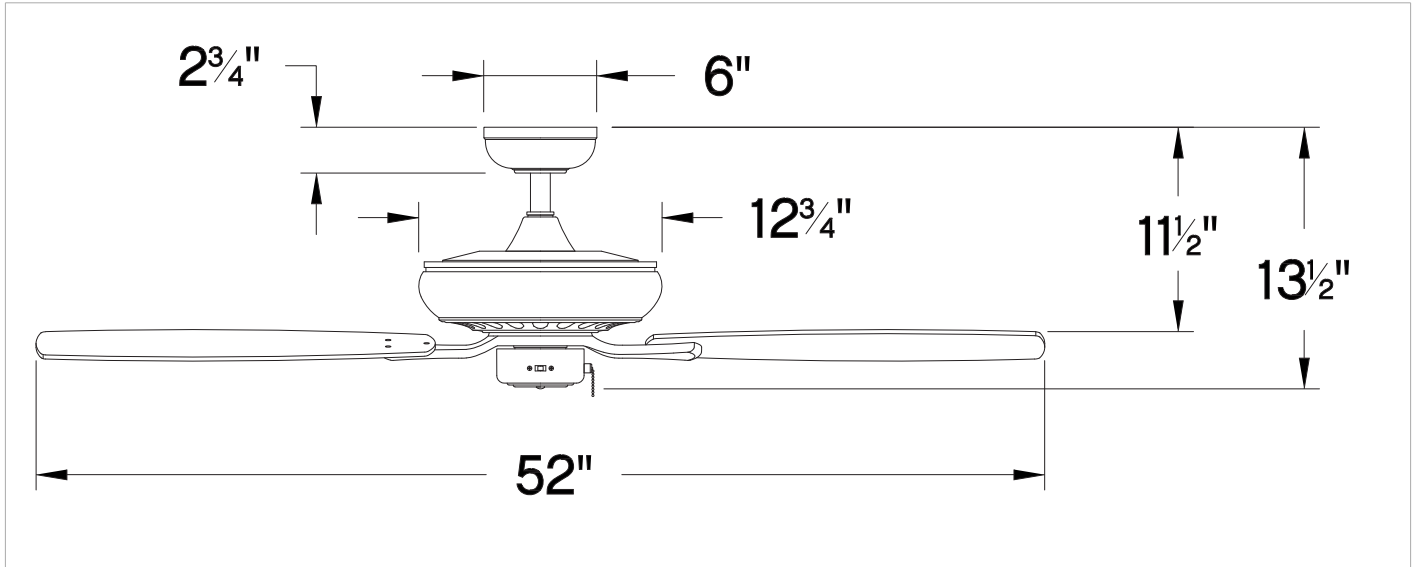

HIGHLAND 52" FAN

904152FBN-NIA

PERFORMANCE SPECIFICATIONS	STANDARD	
	HIGH SPEED	AVERAGE SPEED
Airflow	5136	3721
EnergyUse	68.7	44
EnergyCost	19	12
Efficiency	75	85
AMPS	0.58	0.43
RPMS	157	112

AVERAGE PERFORMANCE AND ENERGY INFORMATION

ENERGYGUIDE

Estimated
Yearly Energy Cost

$12

$3 | | | $34

Cost Range of Similar Models (19" – 84")

- Based on 12 cents per kWh and 6.4 hours use per day
- **Your cost depends on rates and use**
- Energy Use: 44 Watts

Airflow

3,721

Cubic Feet Per Minute

- The higher the airflow, the more air the fan will move
- Airflow Efficiency: 85 Cubic Feet Per Minute Per Watt

All estimates based on typical use, excluding lights ftc.gov/energy

Airflow Shown is a Weighted Average of High and Low Cubic Feet per Minute Based on Downrod

HINKLEY

HINKLEY
33000 Pin Oak Parkway
Avon Lake, OH 44012

PHONE: (440) 653-5500
Toll Free: 1 (800) 446-5539

hinkley.com