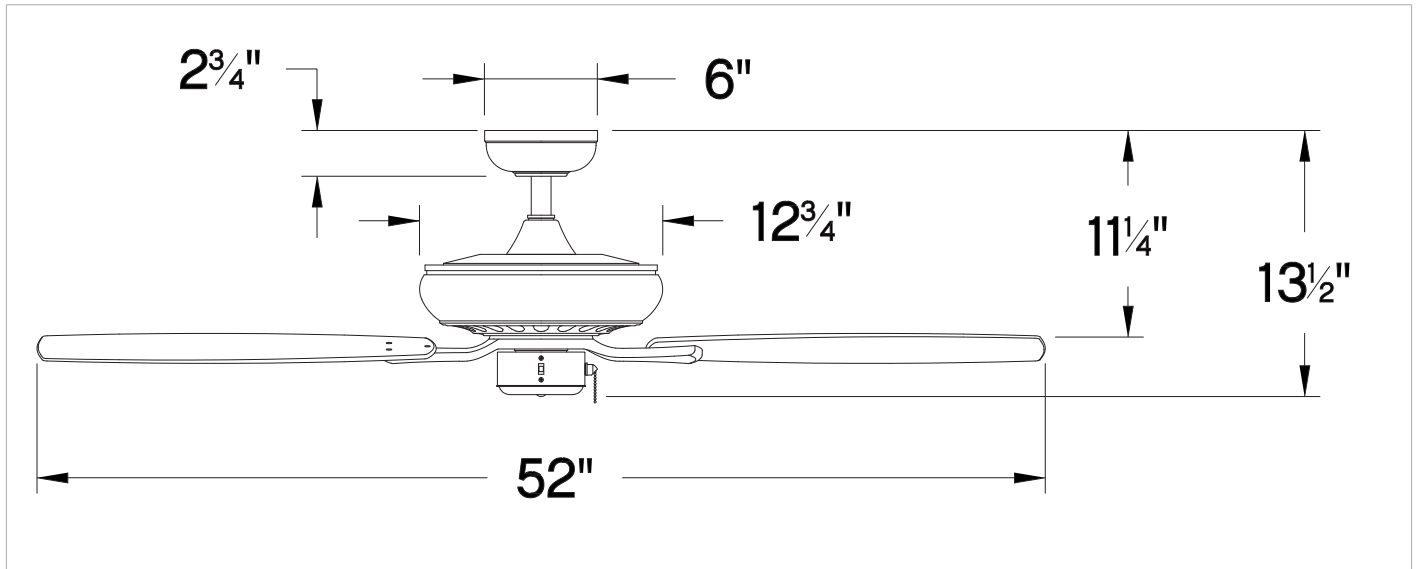

HIGHLAND WET 52" FAN

904152FBN-NWA

PERFORMANCE SPECIFICATIONS	STANDARD	
	HIGH SPEED	AVERAGE SPEED
Airflow	5107	3516
EnergyUse	61.3	37
EnergyCost	17	10
Efficiency	83	95
AMPS	0.51	0.36
RPMS	162	112

HINKLEY

HINKLEY
33000 Pin Oak Parkway
Avon Lake, OH 44012

PHONE: (440) 653-5500
Toll Free: 1 (800) 446-5539

hinkley.com