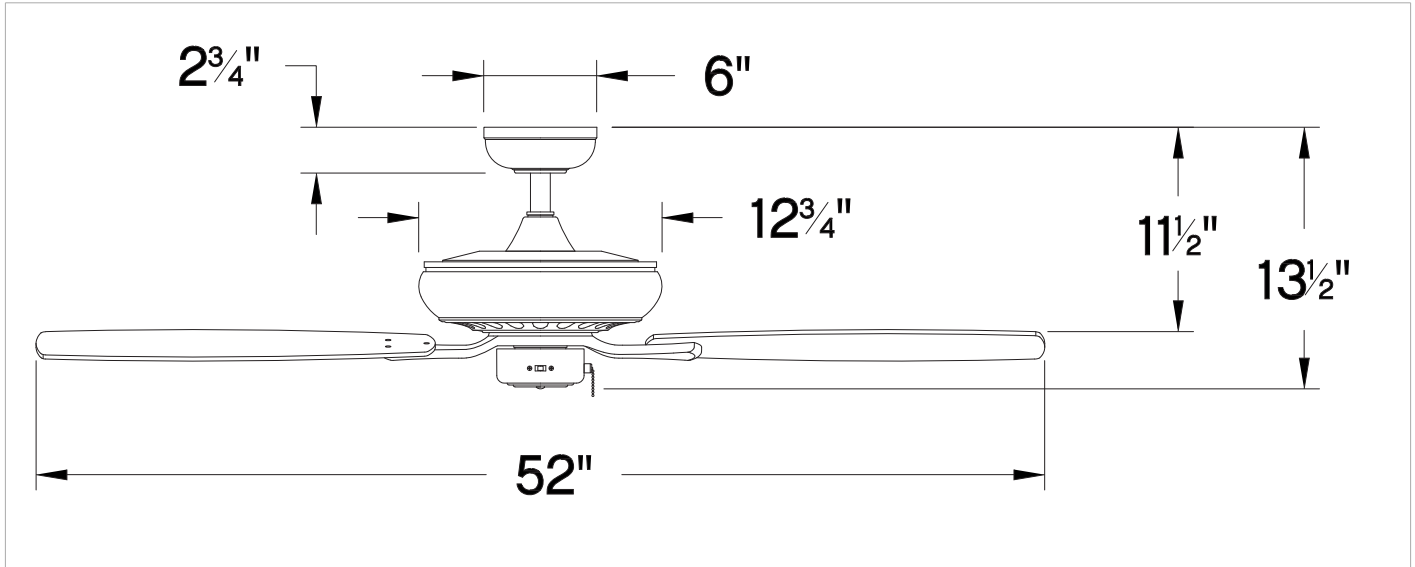

HIGHLAND

904152FCW-NIA

HIGHLAND 52" FAN

DETAILS	
FAN FINISH:	Chalk White
BLADE COUNT:	5
SLOPE DEGREE:	20

DIMENSIONS	
WIDTH:	52"
HEIGHT:	13.5"
WEIGHT:	17.6lb

LIGHT SOURCE	
VOLTAGE:	120v

MOUNTING	
CANOPY:	6" Dia.
LEAD WIRE:	1 X 76"

SHIPPING	
CARTON LENGTH:	23.2
CARTON WIDTH:	14.6
CARTON HEIGHT:	10.3
CARTON WEIGHT:	21.7

HIGHLAND

PRODUCT DETAILS:

- Suitable for use in dry (indoor) locations as defined by NEC and CEC. Meets United States UL Underwriters Laboratories & CSA Canadian Standards Association Product Safety Standards.
- This item includes a 4.5" down rod. Other various lengths of down rods are available and sold separately to customize the installation height.
- Pull chain manual reverse, accessory controls available
- For more information on how to control your ceiling fan via the Hinkley Home Automation App, [click here](#).
- This item may be hung on a sloped ceiling
- Accessory controls available that are compatible with your WiFi for the ultimate Smart Home connectivity
- Reversible blades included
- The Regency Series features a range of traditional ceiling fans designed to enhance a wide variety of spaces with ease.

HINKLEY

HINKLEY
33000 Pin Oak Parkway
Avon Lake, OH 44012

PHONE: (440) 653-5500
Toll Free: 1 (800) 446-5539

hinkley.com

HIGHLAND 52" FAN

904152FCW-NIA

PERFORMANCE SPECIFICATIONS	STANDARD	
	HIGH SPEED	AVERAGE SPEED
Airflow	5136	3721
EnergyUse	68.7	44
EnergyCost	19	12
Efficiency	75	85
AMPS	0.58	0.43
RPMS	157	112