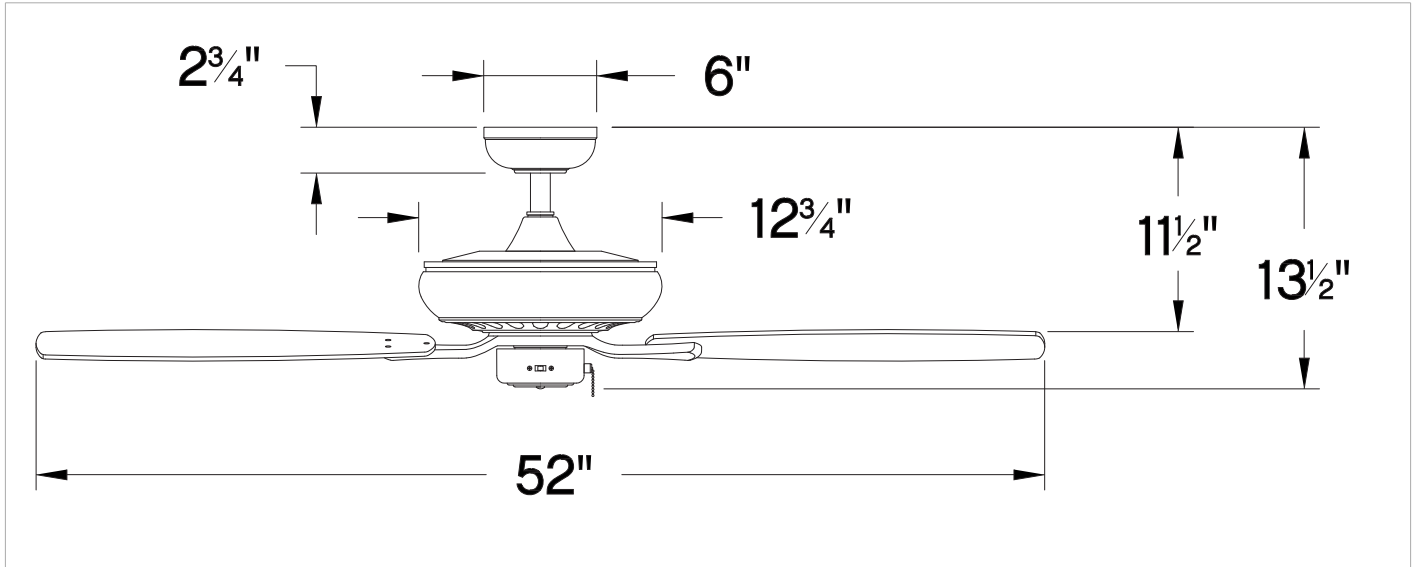

HIGHLAND 52" FAN

904152FMB-NIA

PERFORMANCE SPECIFICATIONS	STANDARD	
	HIGH SPEED	AVERAGE SPEED
Airflow	5136	3721
EnergyUse	68.7	44
EnergyCost	19	12
Efficiency	75	85
AMPS	0.58	0.43
RPMS	157	112

AVERAGE PERFORMANCE AND ENERGY INFORMATION

ENERGYGUIDE

Estimated
Yearly Energy Cost

$12

$3 | | | $34

Cost Range of Similar Models (19" – 84")

- Based on 12 cents per kWh and 6.4 hours use per day
- **Your cost depends on rates and use**
- Energy Use: 44 Watts

Airflow

3,721

Cubic Feet Per Minute

- The higher the airflow, the more air the fan will move
- Airflow Efficiency: 85 Cubic Feet Per Minute Per Watt

All estimates based on typical use, excluding lights ftc.gov/energy

Airflow Shown is a Weighted Average of High and Low Cubic Feet per Minute Based on Downrod

HINKLEY

HINKLEY
33000 Pin Oak Parkway
Avon Lake, OH 44012

PHONE: (440) 653-5500
Toll Free: 1 (800) 446-5539

hinkley.com