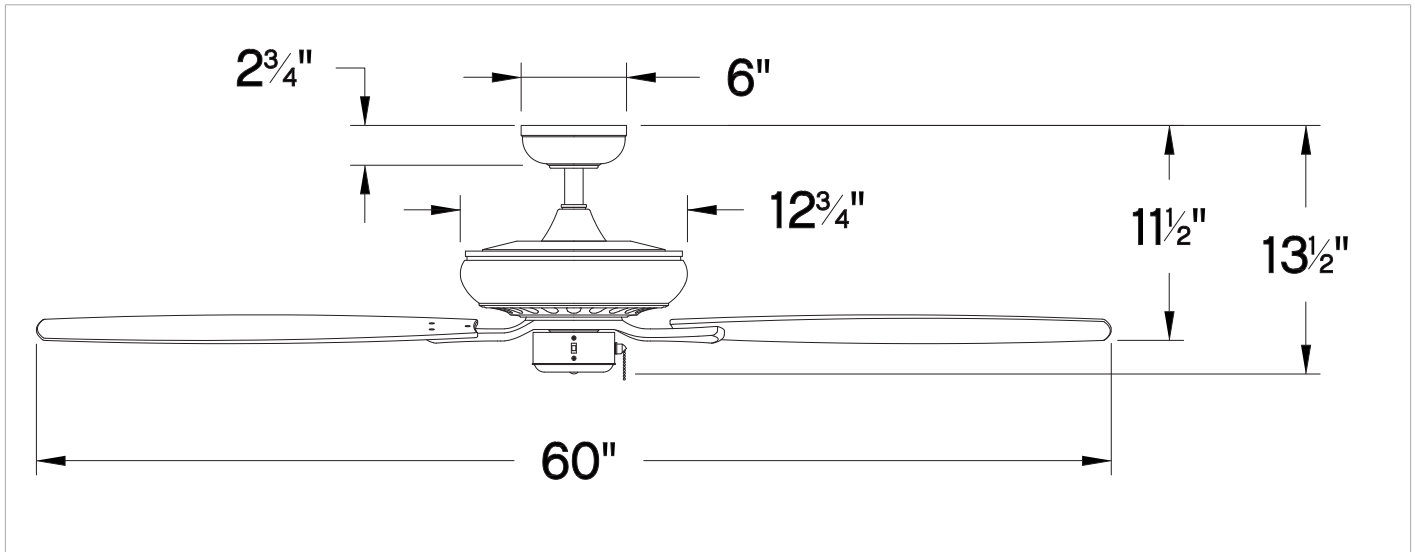

HIGHLAND 60" FAN

904160FCW-NIA

PERFORMANCE SPECIFICATIONS	STANDARD	
	HIGH SPEED	AVERAGE SPEED
Airflow	5982	4077
EnergyUse	84.3	51
EnergyCost	24	14
Efficiency	71	80
AMPS	0.71	0.49
RPMS	114	78

AVERAGE PERFORMANCE AND ENERGY INFORMATION

ENERGYGUIDE

Estimated
Yearly Energy Cost

$14

$3 | | | $34

Cost Range of Similar Models (19" – 84")

- Based on 12 cents per kWh and 6.4 hours use per day
- **Your cost depends on rates and use**
- Energy Use: 51 Watts

Airflow

4,077

Cubic Feet Per Minute

- The higher the airflow, the more air the fan will move
- Airflow Efficiency: 80 Cubic Feet Per Minute Per Watt

All estimates based on typical use, excluding lights ftc.gov/energy

Airflow Shown Is a Weighted Average of High and Low Cubic Feet per Minute Based on Downrod

HINKLEY

HINKLEY
33000 Pin Oak Parkway
Avon Lake, OH 44012

PHONE: (440) 653-5500
Toll Free: 1 (800) 446-5539

hinkley.com