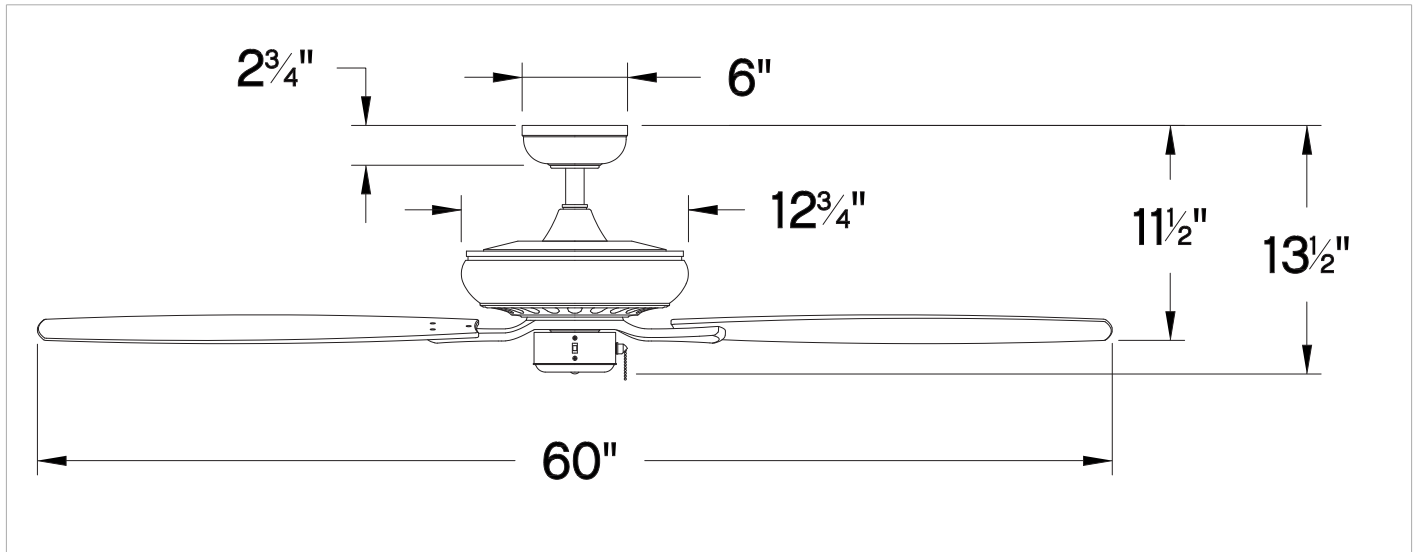

HIGHLAND 60" FAN

904160FCW-NIA

PERFORMANCE SPECIFICATIONS	STANDARD	
	HIGH SPEED	AVERAGE SPEED
Airflow	5982	4077
EnergyUse	84.3	51
EnergyCost	24	14
Efficiency	71	80
AMPS	0.71	0.49
RPMS	114	78

HINKLEY

HINKLEY
33000 Pin Oak Parkway
Avon Lake, OH 44012

PHONE: (440) 653-5500
Toll Free: 1 (800) 446-5539

hinkley.com