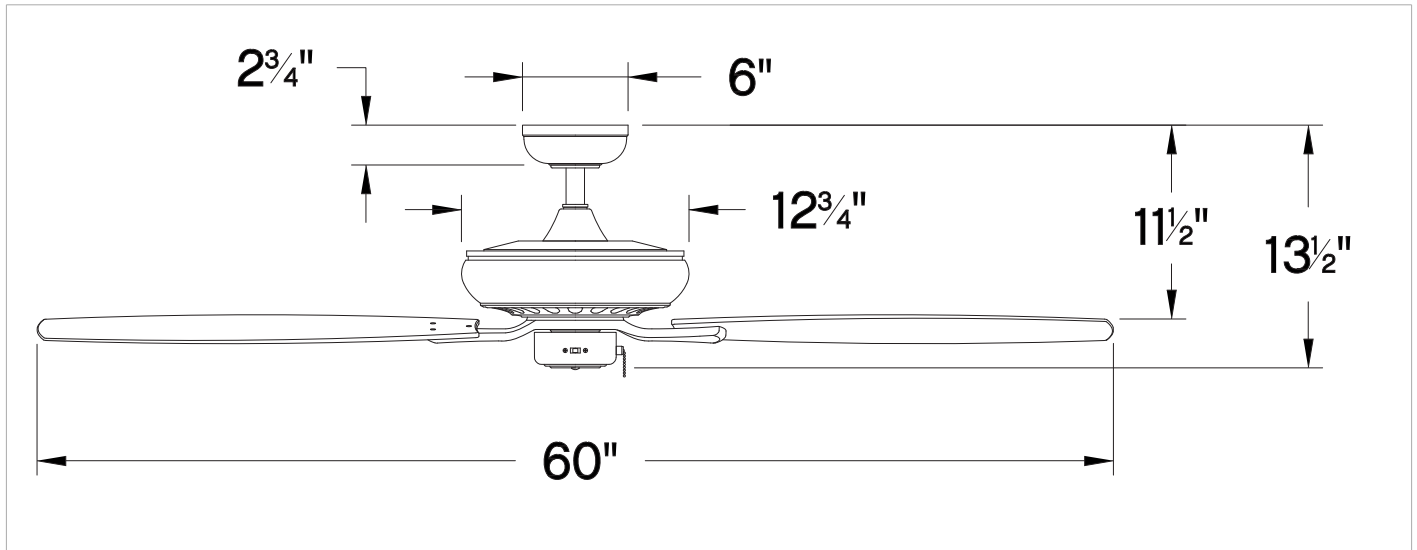

HIGHLAND

904160FMB-NIA

HIGHLAND 60" FAN

DETAILS	
FAN FINISH:	Matte Black
BLADE COUNT:	5
SLOPE DEGREE:	20

DIMENSIONS	
WIDTH:	60"
HEIGHT:	13.5"
WEIGHT:	22.7lb

LIGHT SOURCE	
VOLTAGE:	120v

MOUNTING	
CANOPY:	6" Dia.
LEAD WIRE:	1 X 76"

SHIPPING	
CARTON LENGTH:	25.9
CARTON WIDTH:	14.6
CARTON HEIGHT:	10.3
CARTON WEIGHT:	28.2

HIGHLAND

PRODUCT DETAILS:

- Suitable for use in dry (indoor) locations as defined by NEC and CEC. Meets United States UL Underwriters Laboratories & CSA Canadian Standards Association Product Safety Standards.
- This item includes a 4.5" down rod. Other various lengths of down rods are available and sold separately to customize the installation height.
- Pull chain manual reverse, accessory controls available
- For more information on how to control your ceiling fan via the Hinkley Home Automation App, [click here](#).
- This item may be hung on a sloped ceiling
- Accessory controls available that are compatible with your WiFi for the ultimate Smart Home connectivity
- Reversible blades included
- The Regency Series features a range of traditional ceiling fans designed to enhance a wide variety of spaces with ease.

HINKLEY

HINKLEY
33000 Pin Oak Parkway
Avon Lake, OH 44012

PHONE: (440) 653-5500
Toll Free: 1 (800) 446-5539

hinkley.com

HIGHLAND 60" FAN

904160FMB-NIA

PERFORMANCE SPECIFICATIONS	STANDARD	
	HIGH SPEED	AVERAGE SPEED
Airflow	5982	4077
EnergyUse	84.3	51
EnergyCost	24	14
Efficiency	71	80
AMPS	0.71	0.49
RPMS	114	78