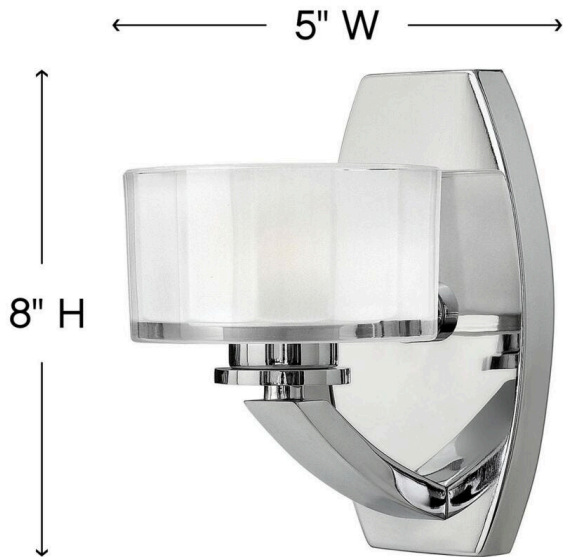

## 5590CM

### SMALL SINGLE LIGHT VANITY

Meridian features minimal transitional styling with clean lines and low-profile faceted ½" thick glass. Overscaled barrel knob detailing completes this simplistic design.

DETAILS	
FINISH:	Chrome
MATERIAL:	Metal
GLASS:	Thick Faceted Clear Inside Etched
DIMMABLE:	No

DIMENSIONS	
WIDTH:	5"
HEIGHT:	8"
WEIGHT:	3lb
BACK PLATE:	4.5"W X 8"H
EXTENSION:	6.5"
TOP TO OUTLET:	4.000000"

LIGHT SOURCE	
LIGHT SOURCE:	Socketed
VOLTAGE:	120v

SHIPPING	
CARTON LENGTH:	8
CARTON WIDTH:	7.5
CARTON HEIGHT:	10.5
CARTON WEIGHT:	4