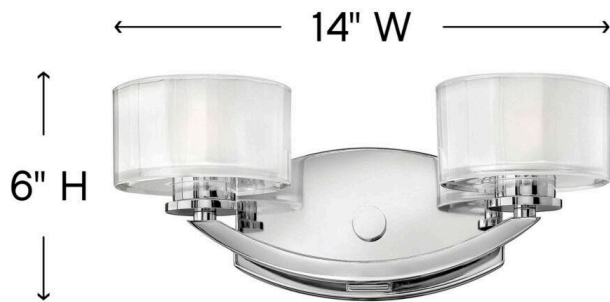

MERIDIAN

5592CM

SMALL TWO LIGHT VANITY

Meridian features minimal transitional styling with clean lines and low-profile faceted 1/2" thick glass. Overscaled barrel knob detailing completes this simplistic design.

DETAILS	
FINISH:	Chrome
MATERIAL:	Metal
GLASS:	Thick Faceted Clear Inside Etched
DIMMABLE:	No

DIMENSIONS	
WIDTH:	14"
HEIGHT:	6"
WEIGHT:	6lb
BACK PLATE:	8"W X 4.5"H
EXTENSION:	6.3"
TOP TO OUTLET:	3.750000"

LIGHT SOURCE	
LIGHT SOURCE:	Socketed
VOLTAGE:	120v

SHIPPING	
CARTON LENGTH:	15.3
CARTON WIDTH:	8.3
CARTON HEIGHT:	8.5
CARTON WEIGHT:	8

PRODUCT DETAILS:

- Suitable for use in damp locations as defined by NEC and CEC. Meets United States UL Underwriters Laboratories & CSA Canadian Standards Association Product Safety Standards.
- Merging the best of traditional and modern elements with a sophisticated and streamlined look
- Sparkling chrome with reflective finish