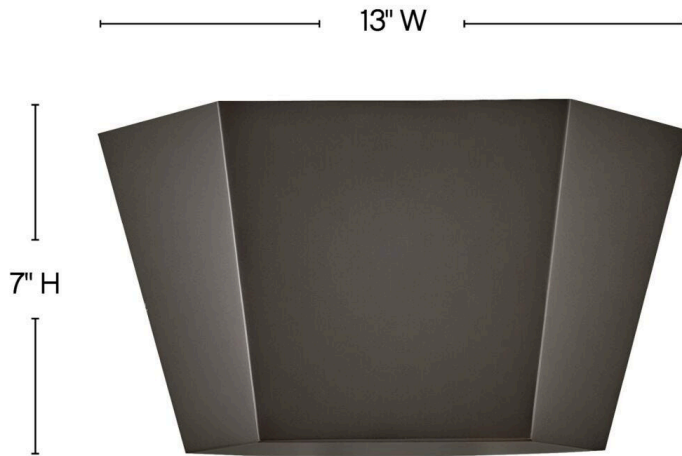

### SMALL TWO LIGHT SCONCE

Vin adds a dash of Art Deco influence and inspiration to its surroundings. This transitional sconce features a minimalist but impactful profile which casts light up the wall and can be hung either up or down.

| DIMENSIONS     |              |
|----------------|--------------|
| WIDTH:         | 13"          |
| HEIGHT:        | 7"           |
| WEIGHT:        | 1.5lb        |
| BACK PLATE:    | 8"W X 5.75"H |
| EXTENSION:     | 4"           |
| TOP TO OUTLET: | 3.2500"      |