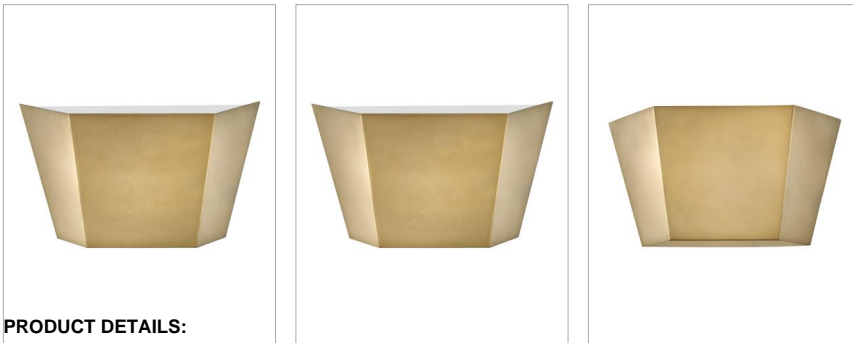

VIN

41693HB

SMALL TWO LIGHT SCONCE

Vin adds a dash of Art Deco influence and inspiration to its surroundings. This transitional sconce features a minimalist but impactful profile which casts light up the wall and can be hung either up or down.

DETAILS	
FINISH:	Heritage Brass
MATERIAL:	Steel
GLASS:	Etched
DIMMABLE:	YES - CL TYPE DIMMER (SSL7A)

DIMENSIONS	
WIDTH:	13"
HEIGHT:	7"
WEIGHT:	1.5lb
BACK PLATE:	8"W X 5.75"H
EXTENSION:	4"
TOP TO OUTLET:	3.2500"

SHIPPING	
CARTON LENGTH:	15.5
CARTON WIDTH:	12
CARTON HEIGHT:	7.3
CARTON WEIGHT:	2.2

- Suitable for use in dry (indoor) locations as defined by NEC and CEC. Meets United States UL Underwriters Laboratories & CSA Canadian Standards Association Product Safety Standards.
- Fixture can be mounted either up or down
- LED Bulbs carry a 3-year limited warranty
- Merging the best of traditional and modern elements with a sophisticated and streamlined look
- ADA compliant