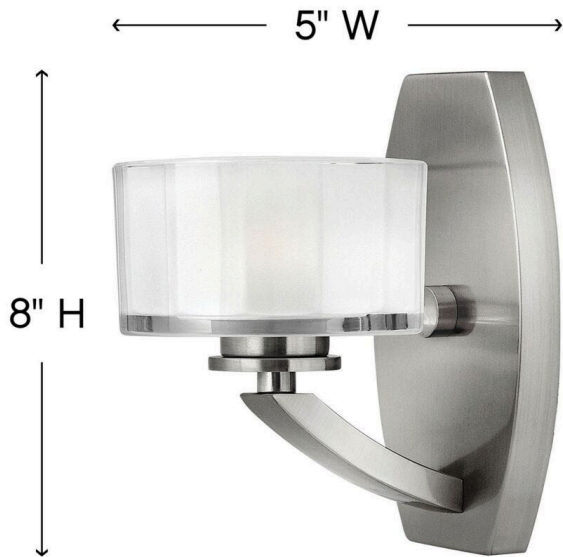

MERIDIAN

5590BN

SINGLE LIGHT VANITY

Meridian features minimal transitional styling with clean lines and low-profile faceted ½" thick glass. Overscaled barrel knob detailing completes this simplistic design.

DETAILS	
FINISH:	Brushed Nickel
MATERIAL:	Metal
GLASS:	Thick Faceted Clear Inside Etched
DIMMABLE:	No

DIMENSIONS	
WIDTH:	5"
HEIGHT:	8"
WEIGHT:	3lb
BACK PLATE:	4.5"W X 8"H
EXTENSION:	6.5"
TOP TO OUTLET:	4.000000"

LIGHT SOURCE	
LIGHT SOURCE:	Socketed
VOLTAGE:	120v

SHIPPING	
CARTON LENGTH:	8
CARTON WIDTH:	7.5
CARTON HEIGHT:	10.5
CARTON WEIGHT:	4

PRODUCT DETAILS:

- Suitable for use in damp locations as defined by NEC and CEC. Meets United States UL Underwriters Laboratories & CSA Canadian Standards Association Product Safety Standards.
- Merging the best of traditional and modern elements with a sophisticated and streamlined look