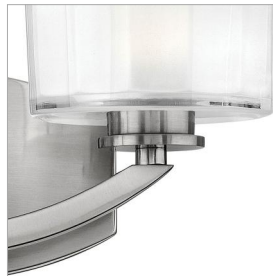

MERIDIAN

5592BN

SMALL TWO LIGHT VANITY

Meridian features minimal transitional styling with clean lines and low-profile faceted ½" thick glass. Overscaled barrel knob detailing completes this simplistic design.

DETAILS	
FINISH:	Brushed Nickel
MATERIAL:	Metal
GLASS:	Thick Faceted Clear Inside Etched
DIMMABLE:	No

DIMENSIONS	
WIDTH:	14"
HEIGHT:	6"
WEIGHT:	6lb
BACK PLATE:	8"W X 4.5"H
EXTENSION:	6.3"
TOP TO OUTLET:	3.750000"

LIGHT SOURCE	
LIGHT SOURCE:	Socketed
VOLTAGE:	120v

SHIPPING	
CARTON LENGTH:	15.8
CARTON WIDTH:	8.8
CARTON HEIGHT:	8.5
CARTON WEIGHT:	8

PRODUCT DETAILS:

- Suitable for use in damp locations as defined by NEC and CEC. Meets United States UL Underwriters Laboratories & CSA Canadian Standards Association Product Safety Standards.
- Merging the best of traditional and modern elements with a sophisticated and streamlined look