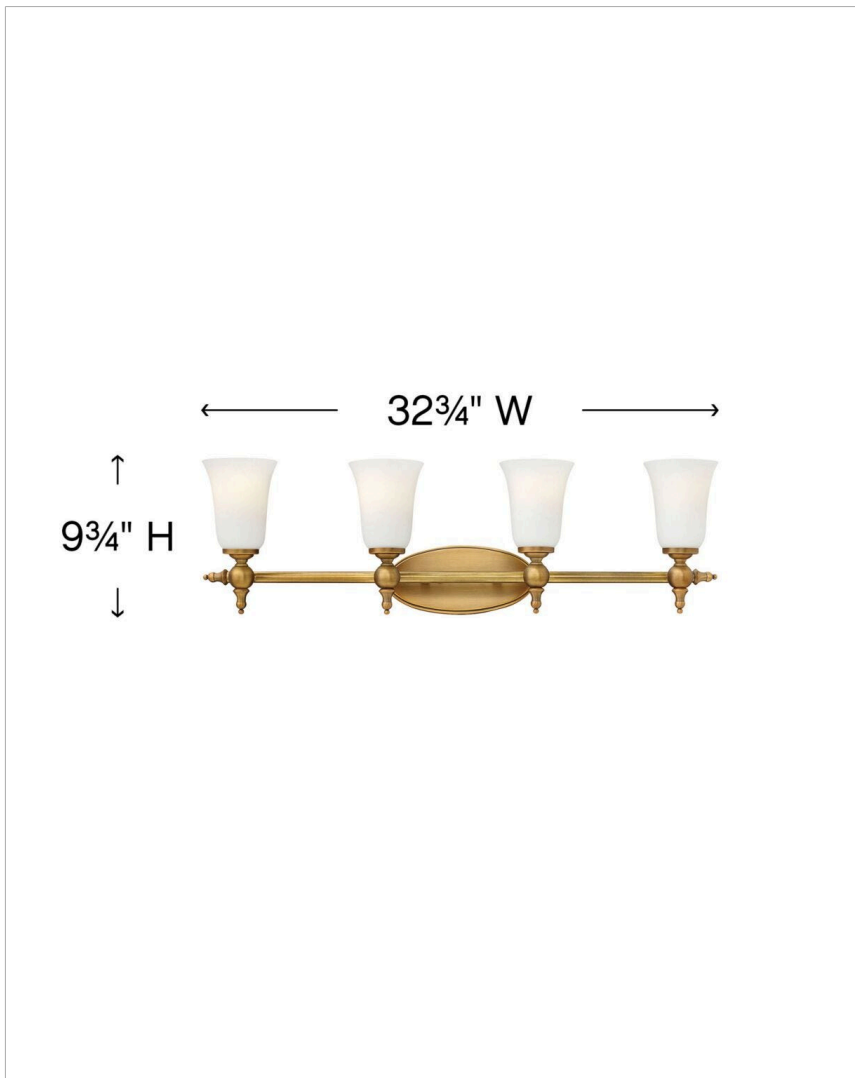

YORKTOWN

5744BR

FOUR LIGHT VANITY

The elegant Yorktown collection offers updated traditional styling with cast detailing for an authentic touch. The cast back plate, detailed finials, bar ends and transition balls combine to make this classic design perfect for any décor.

DETAILS	
FINISH:	Brushed Bronze
MATERIAL:	Steel
GLASS:	Etched Opal
DIMMABLE:	No

DIMENSIONS	
WIDTH:	32.8"
HEIGHT:	9.8"
WEIGHT:	7.5lb
BACK PLATE:	10"W X 4.5"H
EXTENSION:	7"
TOP TO OUTLET:	7.250000"

LIGHT SOURCE	
LIGHT SOURCE:	Socketed
VOLTAGE:	120v

SHIPPING	
CARTON LENGTH:	32.5
CARTON WIDTH:	7.8
CARTON HEIGHT:	12
CARTON WEIGHT:	11

PRODUCT DETAILS:

- Fixture can be mounted either up or down
- Mounting bars are curved in shape
- Suitable for use in damp locations as defined by NEC and CEC. Meets United States UL Underwriters Laboratories & CSA Canadian Standards Association Product Safety Standards.
- Classic, elegant lines and timeless details enhance a traditional space

HINKLEY

HINKLEY
33000 Pin Oak Parkway
Avon Lake, OH 44012

PHONE: (440) 653-5500
Toll Free: 1 (800) 446-5539

hinkley.com