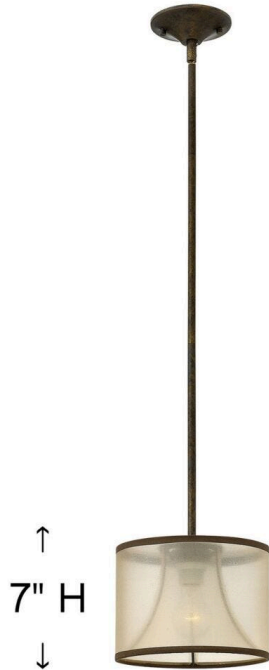

MIME

FR45607FBZ

SMALL PENDANT

This elegant collection in our Brushed Nickel and French Bronze finish features a sheer translucent double hardback shade and tapered square crystal accents.

DETAILS	
FINISH:	French Bronze
MATERIAL:	Steel
SHADE:	Amber Sheer Translucent Double Hardback
DIMMABLE:	No

DIMENSIONS	
WIDTH:	9"
HEIGHT:	7"
WEIGHT:	4lb

LIGHT SOURCE	
LIGHT SOURCE:	Socketed
WATTAGE:	1-14w Med. LED, 100w Equiv. or 1-100w Med.
VOLTAGE:	120v

MOUNTING	
CANOPY:	5.25" Dia.
LEAD WIRE:	1 X 120"
MAX HEIGHT:	39.5

SHIPPING	
CARTON LENGTH:	12
CARTON WIDTH:	12
CARTON HEIGHT:	11.5
CARTON WEIGHT:	9

9" Dia.

↑
7" H
↓

PRODUCT DETAILS:

- Suitable for use in dry (indoor) locations as defined by NEC and CEC. Meets United States UL Underwriters Laboratories & CSA Canadian Standards Association Product Safety Standards.
- Striking and glamorous silhouette with luxe details and a rich finish that makes a dramatic statement