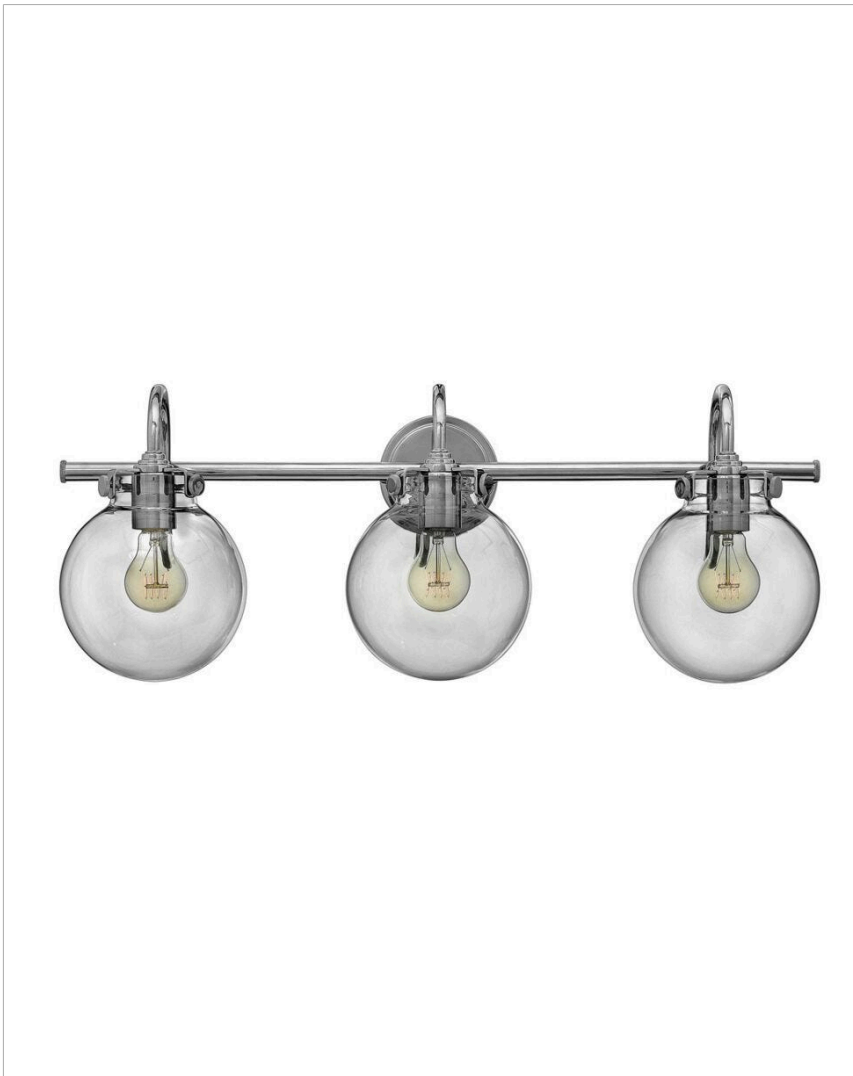

CONGRESS

50034CM

MEDIUM GLOBE GLASS THREE LIGHT VANITY

Congress is a traditional design that combines both hip and historical elements. This chic retro glass, mix and match collection comes in different shapes, colors and materials, and is the perfect vintage accent to any décor.

DETAILS	
FINISH:	Chrome
MATERIAL:	Steel
GLASS:	Clear
DIMMABLE:	No

DIMENSIONS	
WIDTH:	29.5"
HEIGHT:	11.5"
WEIGHT:	7lb
BACK PLATE:	4.75" Dia.
EXTENSION:	9.3"
TOP TO OUTLET:	3.500000"

LIGHT SOURCE	
LIGHT SOURCE:	Socketed
WATTAGE:	3-12w Med. LED, 100w Equiv. or 3-100w Med.
VOLTAGE:	120v

SHIPPING	
CARTON LENGTH:	34
CARTON WIDTH:	21
CARTON HEIGHT:	12
CARTON WEIGHT:	13

PRODUCT DETAILS:

- Mounting hardware is hidden on the back plate to ensure a clean silhouette
- Fixture can be mounted either up or down
- Suitable for use in damp locations as defined by NEC and CEC. Meets United States UL Underwriters Laboratories & CSA Canadian Standards Association Product Safety Standards.
- Ideal for vintage filament bulbs (not included)
- Classic, elegant lines and timeless details enhance a traditional space
- Sparkling chrome with reflective finish