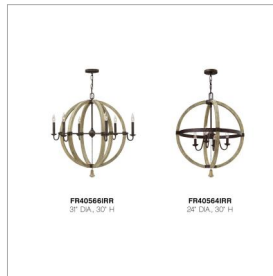

MIDDLEFIELD

FR40566IRR

MEDIUM ORB CHANDELIER

Middlefield's rustic-chic design captures a historical feel with its solid distressed wood reminiscent of weathered ash, steel construction and iron rust finish. A pear-shaped wood finial adds an additional elegant detail.

DETAILS	
FINISH:	Iron Rust
MATERIAL:	Wood
SLOPE DEGREE:	90
DIMMABLE:	No

DIMENSIONS	
WIDTH:	31"
HEIGHT:	30"
WEIGHT:	13.5lb

LIGHT SOURCE	
LIGHT SOURCE:	Socketed
WATTAGE:	6-5w Cand. LED, 60w Equiv. or 6-60w Cand.
VOLTAGE:	120v

MOUNTING	
CANOPY:	5" Dia.
LEAD WIRE:	1 X 144"

SHIPPING	
CARTON LENGTH:	34.5
CARTON WIDTH:	30.5
CARTON HEIGHT:	28
CARTON WEIGHT:	27.5

PRODUCT DETAILS:

- This item may be hung on a sloped ceiling
- Suitable for use in dry (indoor) locations as defined by NEC and CEC. Meets United States UL Underwriters Laboratories & CSA Canadian Standards Association Product Safety Standards.
- Artisanal details, a rich finish and organic elements add warm rustic style