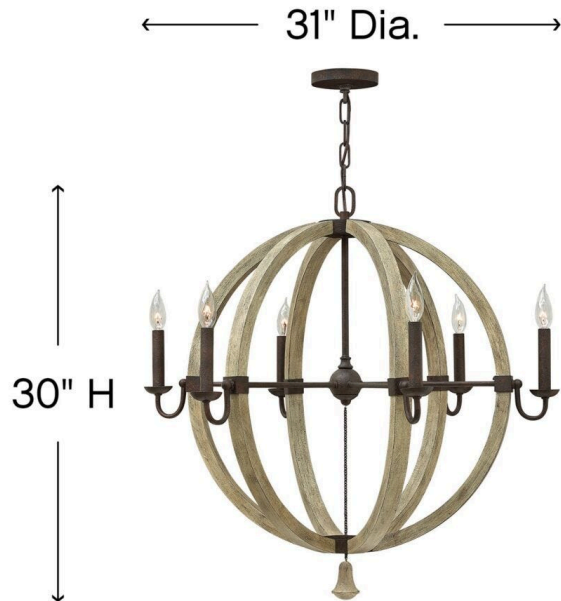

MIDDLEFIELD

FR40566IRR

MEDIUM ORB CHANDELIER

Middlefield's rustic-chic design captures a historical feel with its solid distressed wood reminiscent of weathered ash, steel construction and iron rust finish. A pear-shaped wood finial adds an additional elegant detail.

DETAILS	
FINISH:	Iron Rust
MATERIAL:	Wood
SLOPE DEGREE:	90
DIMMABLE:	No

DIMENSIONS	
WIDTH:	31"
HEIGHT:	30"
WEIGHT:	13.5lb

LIGHT SOURCE	
LIGHT SOURCE:	Socketed
WATTAGE:	6-5w Cand. LED, 60w Equiv. or 6-60w Cand.
VOLTAGE:	120v

MOUNTING	
CANOPY:	5" Dia.
LEAD WIRE:	1 X 144"

SHIPPING	
CARTON LENGTH:	34.5
CARTON WIDTH:	30.5
CARTON HEIGHT:	28
CARTON WEIGHT:	27.5

PRODUCT DETAILS:

- This item may be hung on a sloped ceiling
- Suitable for use in dry (indoor) locations as defined by NEC and CEC. Meets United States UL Underwriters Laboratories & CSA Canadian Standards Association Product Safety Standards.
- Artisanal details, a rich finish and organic elements add warm rustic style