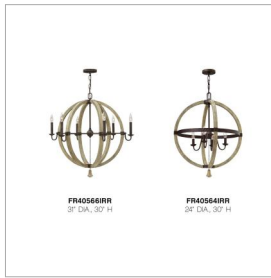

MIDDLEFIELD

FR40566IRR

MEDIUM ORB CHANDELIER

Middlefield's rustic-chic design captures a historical feel with its solid distressed wood reminiscent of weathered ash, steel construction and iron rust finish. A pear-shaped wood finial adds an additional elegant detail.

DETAILS	
FINISH:	Iron Rust
MATERIAL:	Wood
SLOPE DEGREE:	90
DIMMABLE:	No

DIMENSIONS	
WIDTH:	31"
HEIGHT:	30"
WEIGHT:	13.5lb

LIGHT SOURCE	
LIGHT SOURCE:	Socketed
WATTAGE:	6-5w Cand. LED, 60w Equiv. or 6-60w Cand.
VOLTAGE:	120v

MOUNTING	
CANOPY:	5" Dia.
LEAD WIRE:	1 X 144"

SHIPPING	
CARTON LENGTH:	34.5
CARTON WIDTH:	30.5
CARTON HEIGHT:	28
CARTON WEIGHT:	27.5

PRODUCT DETAILS:

- This item may be hung on a sloped ceiling
- Suitable for use in dry (indoor) locations as defined by NEC and CEC. Meets United States UL Underwriters Laboratories & CSA Canadian Standards Association Product Safety Standards.
- Artisanal details, a rich finish and organic elements add warm rustic style