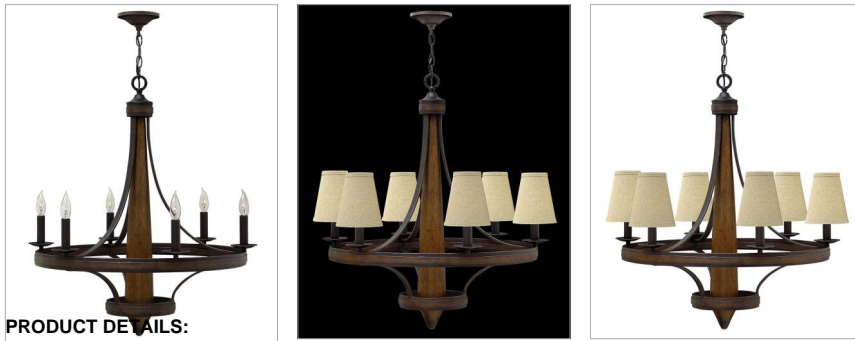

## MEDIUM SINGLE TIER CHANDELIER

Bastilles captivating mix of rustic and refined materials creates a European sophistication. A center column of distressed wood is encircled by bold rings in a Vintage Bronze with antique copper highlights. Linen shades inspired by natural French burlap add charm and old world beauty. Optional Bistro linen shade (Shades provided with 2 light sconce only.)

DETAILS	
FINISH:	Vintage Bronze
MATERIAL:	Wood
SLOPE DEGREE:	90
DIMMABLE:	No

DIMENSIONS	
WIDTH:	29"
HEIGHT:	32"
WEIGHT:	20lb

LIGHT SOURCE	
LIGHT SOURCE:	Socketed
WATTAGE:	6-5w Cand. LED, 60w Equiv. or 6-60w Cand.
VOLTAGE:	120v

MOUNTING	
CANOPY:	5" Dia.
LEAD WIRE:	1 X 144"

SHIPPING	
CARTON LENGTH:	32
CARTON WIDTH:	29.5
CARTON HEIGHT:	32
CARTON WEIGHT:	35

PRODUCT DETAILS:

- This item may be hung on a sloped ceiling
- Suitable for use in dry (indoor) locations as defined by NEC and CEC. Meets United States UL Underwriters Laboratories & CSA Canadian Standards Association Product Safety Standards.
- Artisanal details, a rich finish and organic elements add warm rustic style