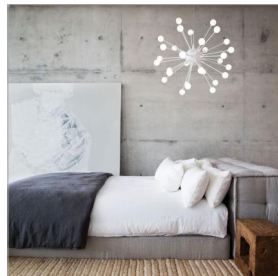

### MEDIUM ORB CHANDELIER

Impulse is a dynamic LED design with a striking contemporary shape. Petite stems radiate from the spherical body while miniature acrylic ornaments of light glow at its tips. An array of chic finishes in Polished Chrome; Polished Gold, Black Chrome, and Cloud (White) intensifies its stunning effect.

| DETAILS       |                              |
|---------------|------------------------------|
| FINISH:       | Cloud                        |
| MATERIAL:     | Steel                        |
| SLOPE DEGREE: | 90                           |
| DIMMABLE:     | YES - CL TYPE DIMMER (SSL7A) |