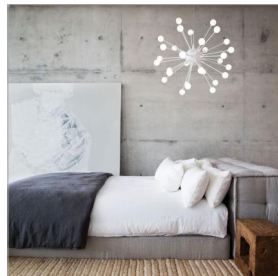

IMPULSE

FR44413CLD

MEDIUM ORB CHANDELIER

Impulse is a dynamic LED design with a striking contemporary shape. Petite stems radiate from the spherical body while miniature acrylic ornaments of light glow at its tips. An array of chic finishes in Polished Chrome; Polished Gold, Black Chrome, and Cloud (White) intensifies its stunning effect.

DETAILS	
FINISH:	Cloud
MATERIAL:	Steel
SLOPE DEGREE:	90
DIMMABLE:	YES - CL TYPE DIMMER (SSL7A)

DIMENSIONS	
WIDTH:	24"
HEIGHT:	24"
WEIGHT:	8.8lb

LIGHT SOURCE	
LIGHT SOURCE:	Integrated LED
LED NAME:	(30) SA44413CLD
VOLTAGE:	120v
COLOR TEMP:	3000
LUMENS:	1920
CRI:	80
INCANDESCENT EQUIVALENCY:	30 x 10w
DIMMABLE:	YES - CL TYPE DIMMER (SSL7A)

MOUNTING	
CANOPY:	6" Dia.
LEAD WIRE:	1 X 120"

SHIPPING	
CARTON LENGTH:	12
CARTON WIDTH:	10.5
CARTON HEIGHT:	20
CARTON WEIGHT:	11

- This item may be hung on a sloped ceiling
- Suitable for use in dry (indoor) locations as defined by NEC and CEC. Meets United States UL Underwriters Laboratories & CSA Canadian Standards Association Product Safety Standards.
- LED components carry a 5-year limited warranty
- Distinctive mid-century modern elements merge with sleek and timeless forms for a vintage vibe with modern flair