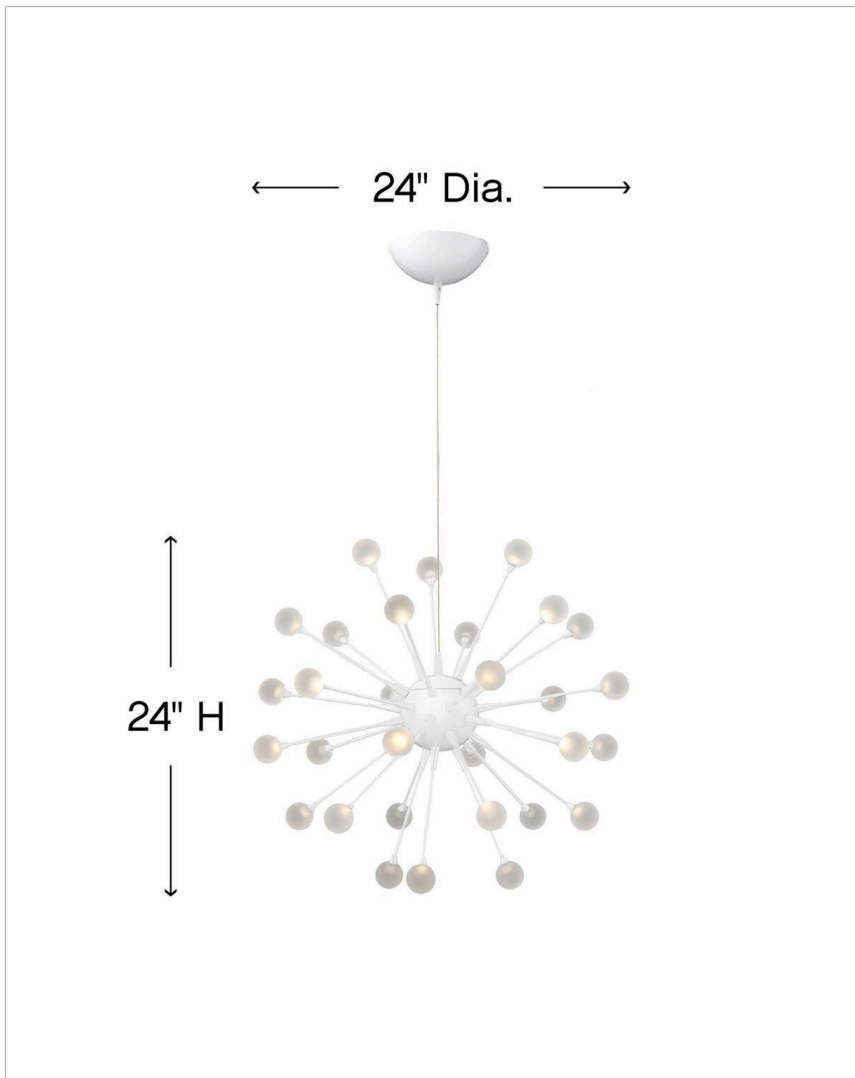

IMPULSE

FR44413CLD

MEDIUM ORB CHANDELIER

Impulse is a dynamic LED design with a striking contemporary shape. Petite stems radiate from the spherical body while miniature acrylic ornaments of light glow at its tips. An array of chic finishes in Polished Chrome; Polished Gold, Black Chrome, and Cloud (White) intensifies its stunning effect.

DETAILS	
FINISH:	Cloud
MATERIAL:	Steel
SLOPE DEGREE:	90
DIMMABLE:	YES - CL TYPE DIMMER (SSL7A)

DIMENSIONS	
WIDTH:	24"
HEIGHT:	24"
WEIGHT:	8.8lb

LIGHT SOURCE	
LIGHT SOURCE:	Integrated LED
LED NAME:	(30) SA44413CLD
VOLTAGE:	120v
COLOR TEMP:	3000
LUMENS:	1920
CRI:	80
INCANDESCENT EQUIVALENCY:	30 x 10w
DIMMABLE:	YES - CL TYPE DIMMER (SSL7A)

MOUNTING	
CANOPY:	6" Dia.
LEAD WIRE:	1 X 120"

SHIPPING	
CARTON LENGTH:	12
CARTON WIDTH:	10.5
CARTON HEIGHT:	20
CARTON WEIGHT:	11

- This item may be hung on a sloped ceiling
- Suitable for use in dry (indoor) locations as defined by NEC and CEC. Meets United States UL Underwriters Laboratories & CSA Canadian Standards Association Product Safety Standards.
- LED components carry a 5-year limited warranty
- Distinctive mid-century modern elements merge with sleek and timeless forms for a vintage vibe with modern flair