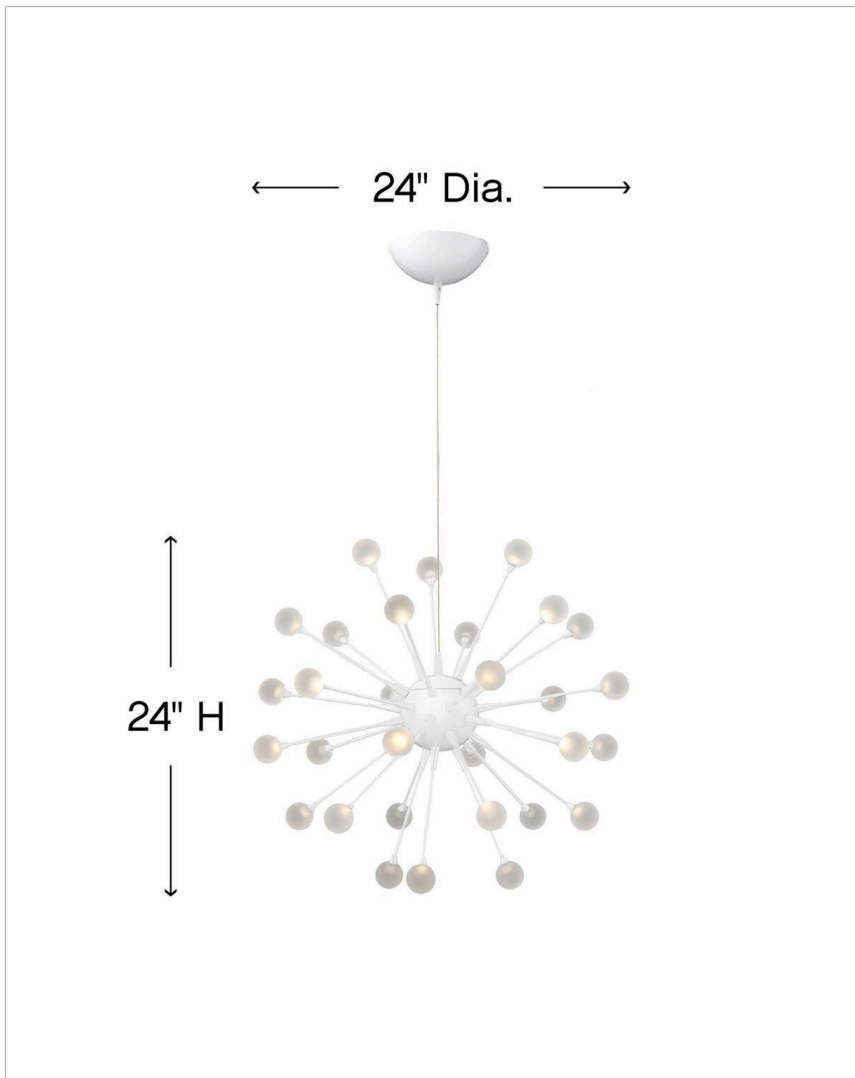

### MEDIUM ORB CHANDELIER

Impulse is a dynamic LED design with a striking contemporary shape. Petite stems radiate from the spherical body while miniature acrylic ornaments of light glow at its tips. An array of chic finishes in Polished Chrome; Polished Gold, Black Chrome, and Cloud (White) intensifies its stunning effect.

| DETAILS       |                              |
|---------------|------------------------------|
| FINISH:       | Cloud                        |
| MATERIAL:     | Steel                        |
| SLOPE DEGREE: | 90                           |
| DIMMABLE:     | YES - CL TYPE DIMMER (SSL7A) |

| DIMENSIONS |       |
|------------|-------|
| WIDTH:     | 24"   |
| HEIGHT:    | 24"   |
| WEIGHT:    | 8.8lb |

| LIGHT SOURCE              |                              |
|---------------------------|------------------------------|
| LIGHT SOURCE:             | Integrated LED               |
| LED NAME:                 | (30) SA44413CLD              |
| VOLTAGE:                  | 120v                         |
| LUMENS:                   | 1920                         |
| CRI:                      | 80                           |
| INCANDESCENT EQUIVALENCY: | 30 x 10w                     |
| DIMMABLE:                 | YES - CL TYPE DIMMER (SSL7A) |